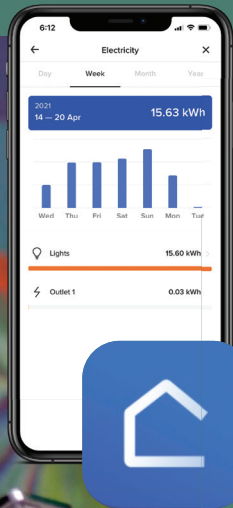

Control lights and power, from anywhere.

legrand®

adore and radiant with Netatmo FEATURES & BENEFITS:

- Gain ultra-reliable performance for an entire home, even in areas where Wi-Fi signals struggle
- Select from two flexible Smart Gateway options, in-box and surface-mount
- Replace any standard switch or outlet easily with simple and intuitive setup
- Set lighting for any mood, task or time of day with groups, scenes and schedules
- Monitor and manage energy usage within the app to reduce cost and waste
- Integrate with third-party home automation systems through an open API
- Mount wireless devices to any wall or surface