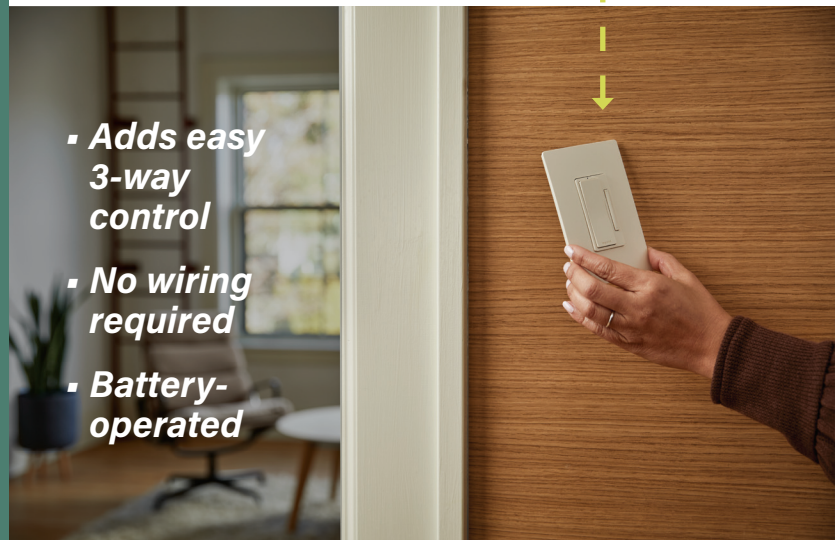

Control lights and power, from anywhere.

legrand®

adore and radiant with Netatmo FEATURES & BENEFITS:

- Gain ultra-reliable performance for an entire home, even in areas where Wi-Fi signals struggle
- Select from two flexible Smart Gateway options, in-box and surface-mount
- Replace any standard switch or outlet easily with simple and intuitive setup
- Set lighting for any mood, task or time of day with groups, scenes and schedules
- Monitor and manage energy usage within the app to reduce cost and waste
- Integrate with third-party home automation systems through an open API
- Mount wireless devices to any wall or surface

▪ **Adds easy 3-way control**

▪ **No wiring required**

▪ **Battery-operated**

SMART & GOOD-LOOKING.

Available from the adorne and radiant Collections. Mix and match with devices from both Collections to suit your space, and coordinate with other adorne and radiant devices for a perfect finishing touch.