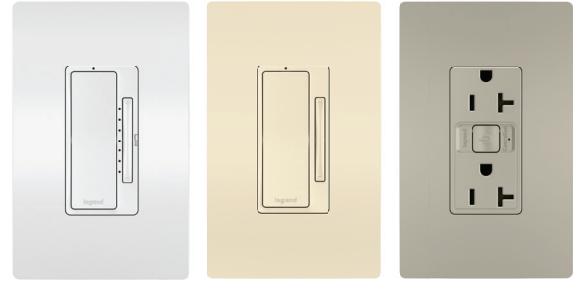

the adorne® collection

Bold and beautiful, in the signature square. Select wall plates from over 30 colors and finish options to complete the look.

WHITE (W) MAGNESIUM (M) GRAPHITE (G)

the radiant® collection

Clean lines and classic colors, for a sophisticated touch. Coordinating wall plates included with radiant smart devices.

WHITE (WH) LIGHT ALMOND (LA) NICKEL (NI)

adorne with Netatmo

PRODUCT NAME	PART NUMBER
Smart Gateway	WNAH1X1
Smart Surface-Mount Gateway	WNAH2X1
Smart Switch	WNAL10X1
Smart Tru-Universal Dimmer	WNAL50X1
Wireless Smart Switch	WNAL23X1
Wireless Smart Dimmer	WNAL63X1
Home/Away Wireless Smart Switch	WNAL33X1
Wake/Sleep Wireless Smart Switch	WNAL43X1
Smart 15A Outlet, Plus-Size*	WNAR153X1
Smart 20A Outlet, Plus-Size*	WNAR203X1
Smart Switch Starter Kit	WNAH10KITX1
Smart 15A Starter Kit	WNAH15KITX1