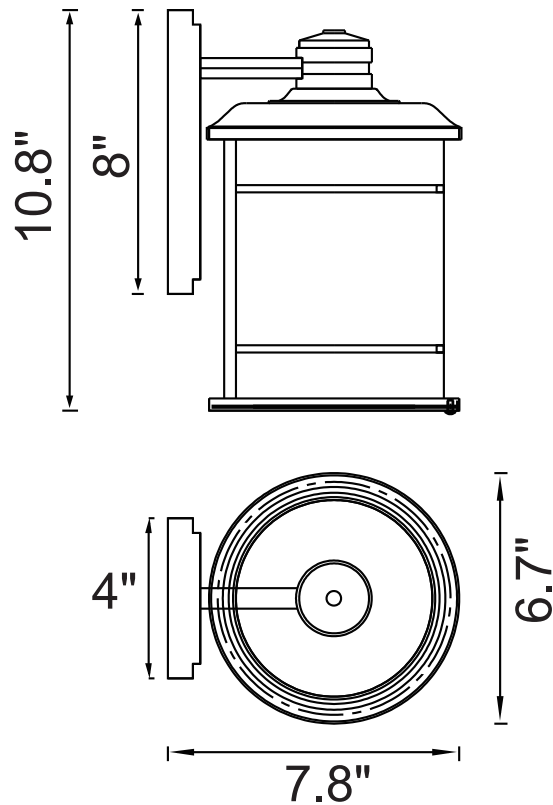

PROJECT: \_\_\_\_\_  
 FIXTURE TYPE: \_\_\_\_\_  
 LOCATION: \_\_\_\_\_  
 CONTACT/PHONE: \_\_\_\_\_

Item	0096W7-1-101
Collection	BELMONT
Category	Outdoor Wall Light
Finish	Black
Glass	Clear
Crystal	-----
Acrylic	-----

Shade Color	-----
Min Assembled Height	10.8"
Max Assembled Height	10.8"
Width	6.7"
Length	-----
Extension Wall Mounts	7.8"
Input	120V AC,60HZ,AC

Lumens	-----
Light Source	E26
Bulb Info.	1×60W
Included	-----
Dimmable	Yes
Colour Temp	-----
Weight	3.6 Lbs