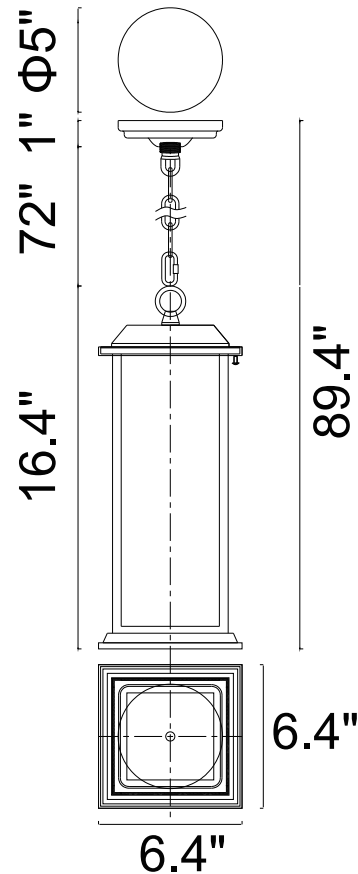

PROJECT: _____

FIXTURE TYPE: _____

LOCATION: _____

CONTACT/PHONE: _____

Item	0409P6-1-101	Shade Color	-----	Lumens	-----
Collection	BLACKBRIDGE	Min Assembled Height	17.4"	Light Source	E26
Category	Outdoor Pendant	Max Assembled Height	89.4"	Bulb Info.	1×60W
Finish	Black	Width	6.4"	Included	-----
Glass	Clear	Length	6.4"	Dimmable	Yes
Crystal	-----	Extension Wall Mounts	-----	Colour Temp	-----
Acrylic	-----	Input	120V AC,60HZ,AC	Weight	7.20 Lbs