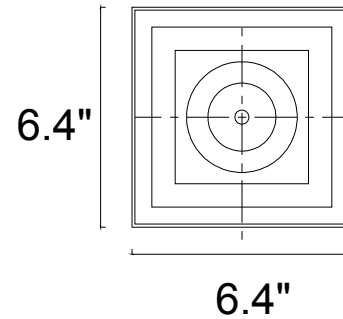

PROJECT: _____

FIXTURE TYPE: _____

LOCATION: _____

CONTACT/PHONE: _____

Item	0409PT6-1-101	Shade Color	-----	Lumens	-----
Collection	BLACKBRIDGE	Min Assembled Height	11.7"	Light Source	E26
Category	Outdoor Lantern Head	Max Assembled Height	11.7"	Bulb Info.	1×60W
Finish	Black	Width	6.4"	Included	-----
Glass	Clear	Length	6.4"	Dimmable	Yes
Crystal	-----	Diameter	-----	Colour Temp	-----
Acrylic	-----	Input	120V AC,60HZ,AC	Weight	4.4 Lbs