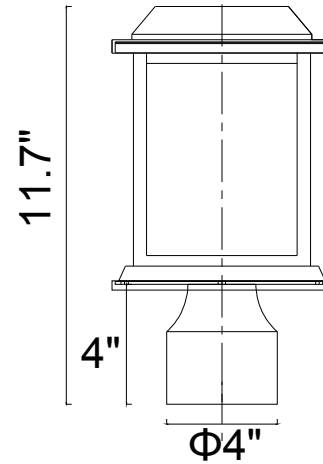

PROJECT: _____

FIXTURE TYPE: _____

LOCATION: _____

CONTACT/PHONE: _____

Item	0409PT6-1-101	Shade Color	-----	Lumens	-----
Collection	BLACKBRIDGE	Min Assembled Height	11.7"	Light Source	E26
Category	Outdoor Lantern Head	Max Assembled Height	11.7"	Bulb Info.	1×60W
Finish	Black	Width	6.4"	Included	-----
Glass	Clear	Length	6.4"	Dimmable	Yes
Crystal	-----	Diameter	-----	Colour Temp	-----
Acrylic	-----	Input	120V AC,60HZ,AC	Weight	4.4 Lbs