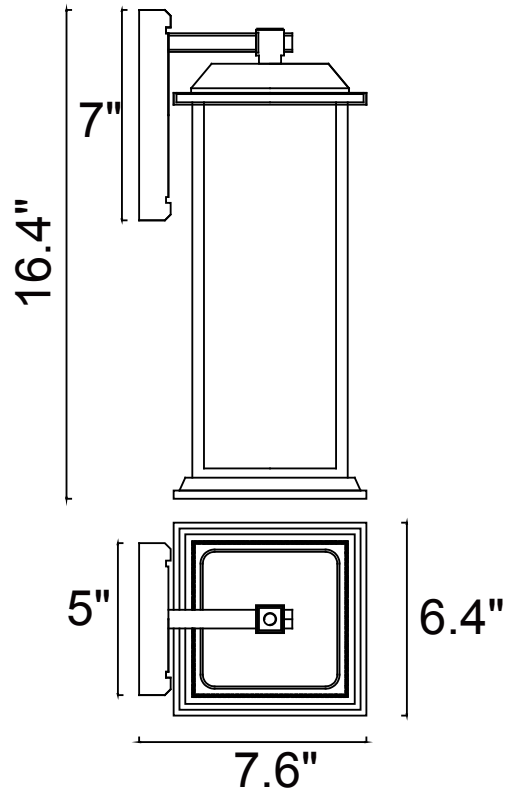

PROJECT: _____
 FIXTURE TYPE: _____
 LOCATION: _____
 CONTACT/PHONE: _____

Item	0409W8-1-101-A
Collection	BLACKBRIDGE
Category	Outdoor Wall Light
Finish	Black
Glass	Clear
Crystal	-----
Acrylic	-----

Shade Color	-----
Min Assembled Height	16.4"
Max Assembled Height	16.4"
Width	6.4"
Length	-----
Extension Wall Mounts	7.6"
Input	120V AC,60HZ,AC

Lumens	-----
Light Source	E26
Bulb Info.	1×60W
Included	-----
Dimmable	Yes
Colour Temp	-----
Weight	6.3 Lbs

CWI Lighting
 2775 Broadway
 Buffalo, NY 14227
 USA

CWI Lighting
 140 Steelcase Rd. W.
 Markham ON. L3R 3J9
 Canada