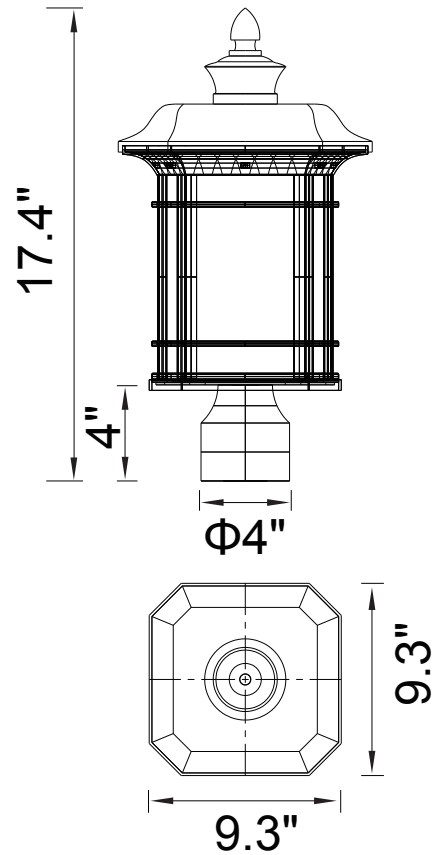

PROJECT: _____

FIXTURE TYPE: _____

LOCATION: _____

CONTACT/PHONE: _____

Item	0411PT9-1-101	Shade Color	-----	Lumens	-----
Collection	BLACKBURN	Min Assembled Height	17.4"	Light Source	E26
Category	Outdoor Lantern Head	Max Assembled Height	17.4"	Bulb Info.	1×60W
Finish	Black	Width	9.3"	Included	-----
Glass	Seedy	Length	9.3"	Dimmable	Yes
Crystal	-----	Extension Wall Mounts	-----	Colour Temp	-----
Acrylic	-----	Input	120V AC,60HZ,AC	Weight	6.3 Lbs