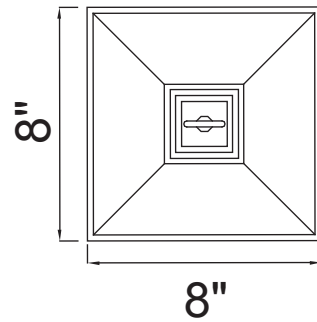

PROJECT: _____

FIXTURE TYPE: _____

LOCATION: _____

CONTACT/PHONE: _____

Item	0413PT8-1-101	Shade Color	-----	Lumens	-----
Collection	LEAWOOD	Min Assembled Height	17.9"	Light Source	E26
Category	Outdoor Lantern Head	Max Assembled Height	17.9"	Bulb Info.	1×60W
Finish	Black	Width	8"	Included	-----
Glass	Clear	Length	8"	Dimmable	Yes
Crystal	-----	Extension Wall Mounts	-----	Colour Temp	-----
Acrylic	-----	Input	120V AC,60HZ,AC	Weight	3.31 Lbs