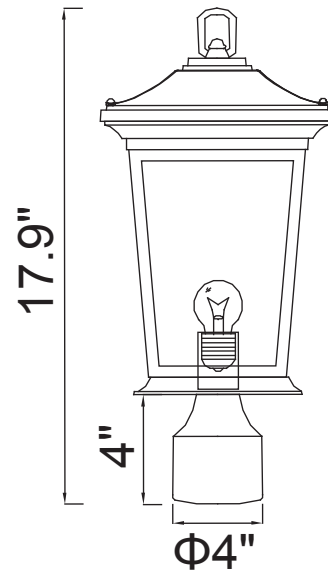

PROJECT: _____

FIXTURE TYPE: _____

LOCATION: _____

CONTACT/PHONE: _____

Item	0413PT8-1-101	Shade Color	-----	Lumens	-----
Collection	LEAWOOD	Min Assembled Height	17.9"	Light Source	E26
Category	Outdoor Lantern Head	Max Assembled Height	17.9"	Bulb Info.	1×60W
Finish	Black	Width	8"	Included	-----
Glass	Clear	Length	8"	Dimmable	Yes
Crystal	-----	Extension Wall Mounts	-----	Colour Temp	-----
Acrylic	-----	Input	120V AC,60HZ,AC	Weight	3.31 Lbs