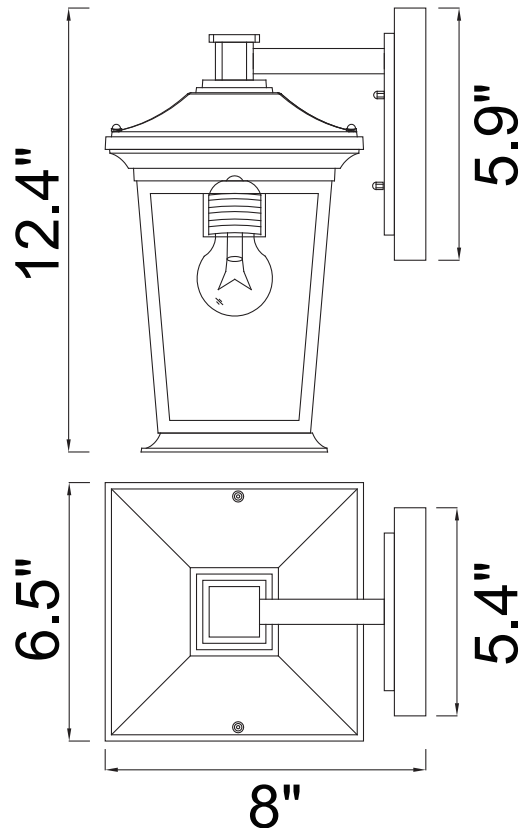

PROJECT: _____

FIXTURE TYPE: _____

LOCATION: _____

CONTACT/PHONE: _____

Item	0413W7-1-101	Shade Color	-----	Lumens	-----
Collection	LEAWOOD	Min Assembled Height	12.4"	Light Source	E26
Category	Outdoor Wall Light	Max Assembled Height	12.4"	Bulb Info.	1×60W
Finish	Black	Width	6.5"	Included	-----
Glass	Clear	Length	-----	Dimmable	Yes
Crystal	-----	Extension Wall Mounts	8"	Colour Temp	-----
Acrylic	-----	Input	120V AC,60HZ,AC	Weight	3.30 Lbs