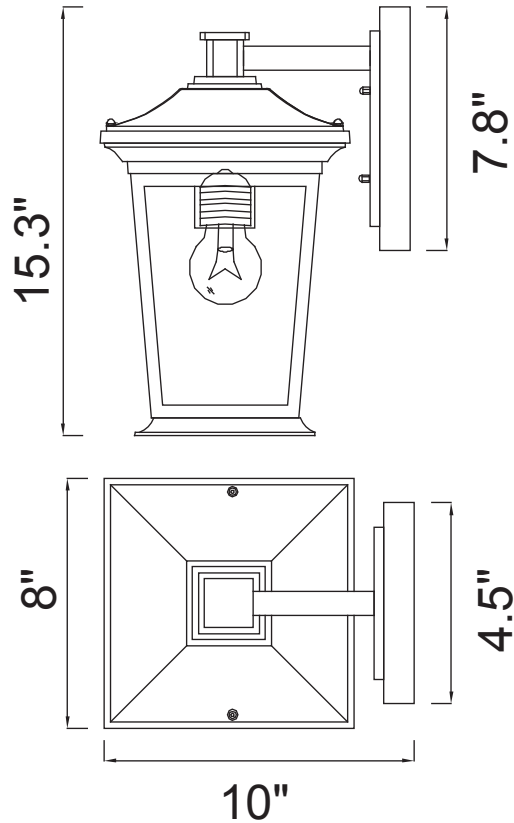

PROJECT: \_\_\_\_\_  
 FIXTURE TYPE: \_\_\_\_\_  
 LOCATION: \_\_\_\_\_  
 CONTACT/PHONE: \_\_\_\_\_

Item	0413W8-1-101
Collection	LEAWOOD
Category	Outdoor Wall Light
Finish	Black
Glass	Clear
Crystal	-----
Acrylic	-----

Shade Color	-----
Min Assembled Height	15.3"
Max Assembled Height	15.3"
Width	8"
Length	-----
Extension Wall Mounts	10"
Input	120V AC,60HZ,AC

Lumens	-----
Light Source	E26
Bulb Info.	1×60W
Included	-----
Dimmable	Yes
Colour Temp	-----
Weight	3.31 Lbs