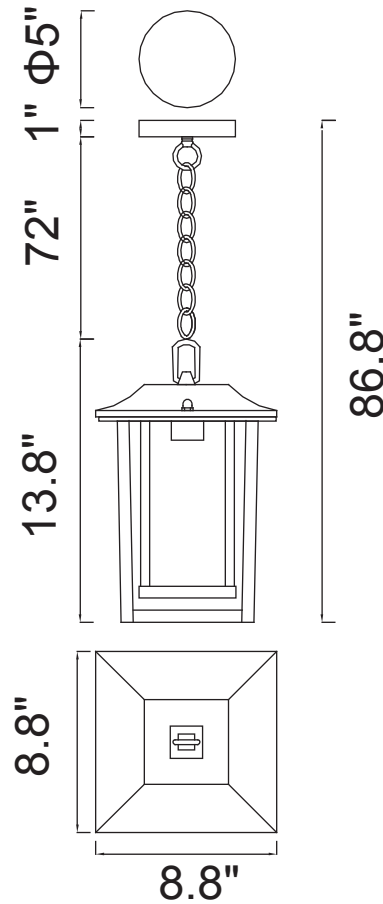

PROJECT: _____
 FIXTURE TYPE: _____
 LOCATION: _____
 CONTACT/PHONE: _____

Item	0414P10-1-101	Shade Color	-----	Lumens	-----
Collection	WINFIELD	Min Assembled Height	14.8"	Light Source	E26
Category	Outdoor Pendant	Max Assembled Height	86.8"	Bulb Info.	1×60W
Finish	Black	Width	8.8"	Included	-----
Glass	Clear	Length	8.8"	Dimmable	Yes
Crystal	-----	Extension Wall Mounts	-----	Colour Temp	-----
Acrylic	-----	Input	120V AC,60HZ,AC	Weight	4.41 Lbs