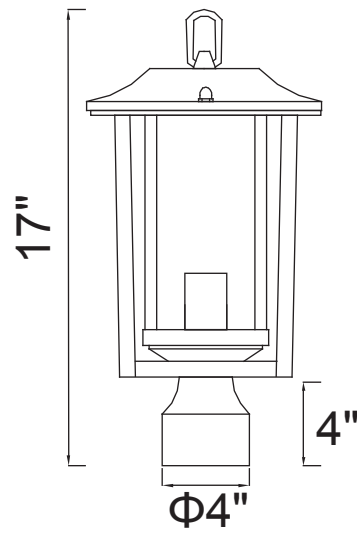

PROJECT: _____
 FIXTURE TYPE: _____
 LOCATION: _____
 CONTACT/PHONE: _____

Item	0414PT10-1-101	Shade Color	-----	Lumens	-----
Collection	WINFIELD	Min Assembled Height	17"	Light Source	E26
Category	Outdoor Lantern Head	Max Assembled Height	17"	Bulb Info.	1×60W
Finish	Black	Width	8.8"	Included	-----
Glass	Clear	Length	8.8"	Dimmable	Yes
Crystal	-----	Extension Wall Mounts	-----	Colour Temp	-----
Acrylic	-----	Input	120V AC,60HZ,AC	Weight	5.28 Lbs