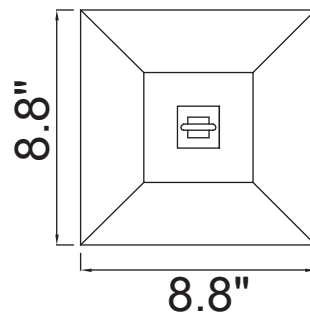

PROJECT: _____
 FIXTURE TYPE: _____
 LOCATION: _____
 CONTACT/PHONE: _____

Item	0414PT10-1-101	Shade Color	-----	Lumens	-----
Collection	WINFIELD	Min Assembled Height	17"	Light Source	E26
Category	Outdoor Lantern Head	Max Assembled Height	17"	Bulb Info.	1×60W
Finish	Black	Width	8.8"	Included	-----
Glass	Clear	Length	8.8"	Dimmable	Yes
Crystal	-----	Extension Wall Mounts	-----	Colour Temp	-----
Acrylic	-----	Input	120V AC,60HZ,AC	Weight	5.28 Lbs