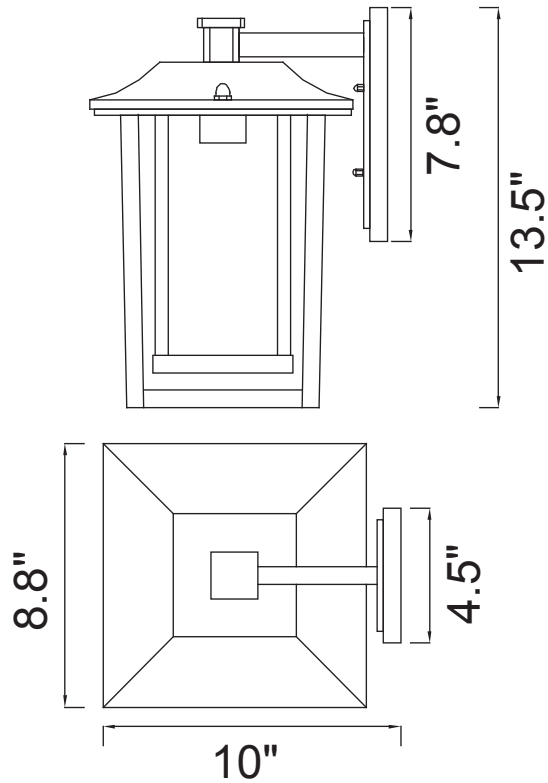

PROJECT: _____
 FIXTURE TYPE: _____
 LOCATION: _____
 CONTACT/PHONE: _____

Item	0414W10-1-101	Shade Color	-----	Lumens	-----
Collection	WINFIELD	Min Assembled Height	13.5"	Light Source	E26
Category	Outdoor Wall Light	Max Assembled Height	13.5"	Bulb Info.	1×60W
Finish	Black	Width	8.8"	Included	-----
Glass	Clear	Length	-----	Dimmable	Yes
Crystal	-----	Extension Wall Mounts	10"	Colour Temp	-----
Acrylic	-----	Input	120V AC,60HZ,AC	Weight	5.72Lbs