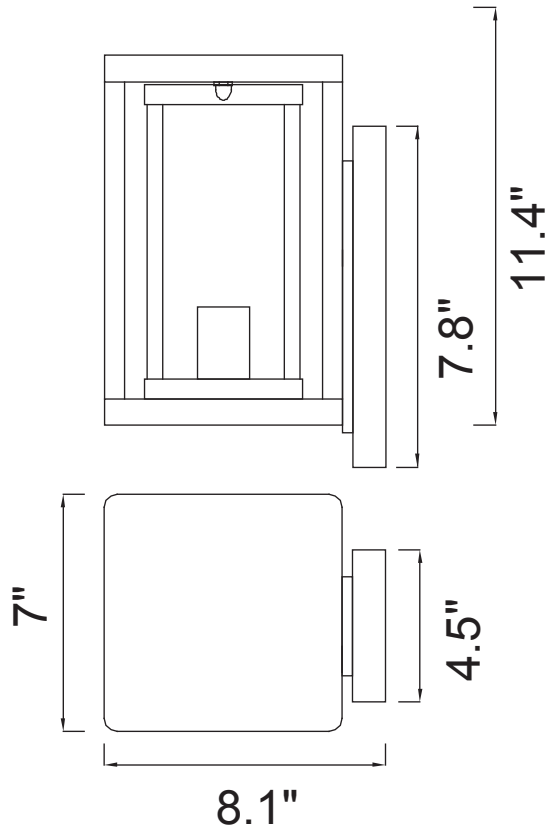

PROJECT: _____
 FIXTURE TYPE: _____
 LOCATION: _____
 CONTACT/PHONE: _____

Item	0415W7-1-101	Shade Color	-----	Lumens	-----
Collection	MULVANE	Min Assembled Height	11.4"	Light Source	E26
Category	Outdoor Wall Light	Max Assembled Height	11.4"	Bulb Info.	1×60W
Finish	Black	Width	7"	Included	-----
Glass	Clear	Length	-----	Dimmable	Yes
Crystal	-----	Extension Wall Mounts	8.1"	Colour Temp	-----
Acrylic	-----	Input	120V AC,60HZ,AC	Weight	6.6 Lbs