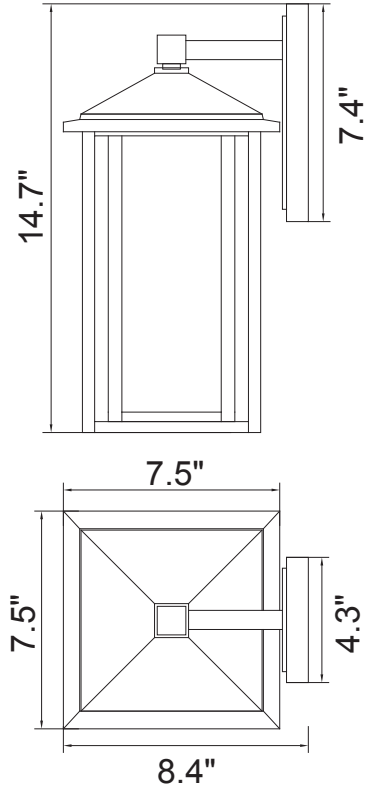

PROJECT: _____
 FIXTURE TYPE: _____
 LOCATION: _____
 CONTACT/PHONE: _____

Item	0417W7-1-101	Shade Color	-----	Lumens	-----
Collection	CRAWFORD	Min Assembled Height	14.7"	Light Source	E26
Category	Outdoor Wall Light	Max Assembled Height	14.7"	Bulb Info.	1×60W
Finish	Black	Width	7.5"	Included	-----
Glass	Clear	Length	-----	Dimmable	Yes
Crystal	-----	Extension Wall Mounts	8.4"	Colour Temp	-----
Acrylic	-----	Input	120V AC,60HZ,AC	Weight	6.3 Lbs