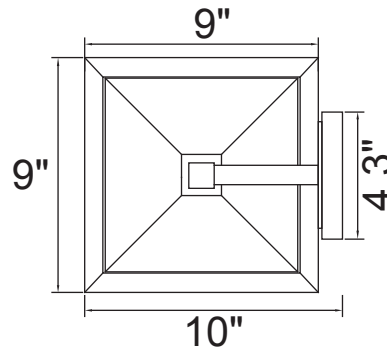

PROJECT: _____
 FIXTURE TYPE: _____
 LOCATION: _____
 CONTACT/PHONE: _____

Item	0417W9-1-101	Shade Color	-----	Lumens	-----
Collection	CRAWFORD	Min Assembled Height	18.2"	Light Source	E26
Category	Outdoor Wall Light	Max Assembled Height	18.2"	Bulb Info.	1×60W
Finish	Black	Width	9"	Included	-----
Glass	Clear	Length	-----	Dimmable	Yes
Crystal	-----	Extension Wall Mounts	10"	Colour Temp	-----
Acrylic	-----	Input	120V AC,60HZ,AC	Weight	7.28 Lbs