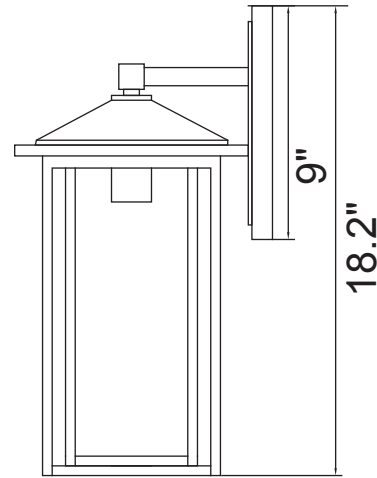

PROJECT: _____
 FIXTURE TYPE: _____
 LOCATION: _____
 CONTACT/PHONE: _____

Item	0417W9-1-101	Shade Color	-----	Lumens	-----
Collection	CRAWFORD	Min Assembled Height	18.2"	Light Source	E26
Category	Outdoor Wall Light	Max Assembled Height	18.2"	Bulb Info.	1×60W
Finish	Black	Width	9"	Included	-----
Glass	Clear	Length	-----	Dimmable	Yes
Crystal	-----	Extension Wall Mounts	10"	Colour Temp	-----
Acrylic	-----	Input	120V AC,60HZ,AC	Weight	7.28 Lbs