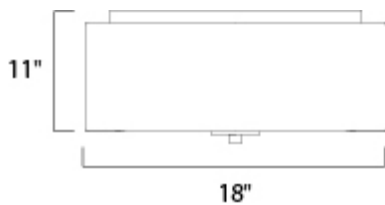

**MEASUREMENTS**

DIMENSION : 18" L x 18" W x 11" H  
 MAX OAH : 53.25" OAH  
 CANOPY : 4.75" W x 1.97" H x 4.75" L  
 HANGING WEIGHT : 6.81 lb

**LAMPING**

INPUT VOLTAGE : 120V  
 BULB : 3 x 60W Incandescent E26 Medium , 180W Total  
 BULB INCLUDED : (Not Included)  
 DIMMABLE : Yes