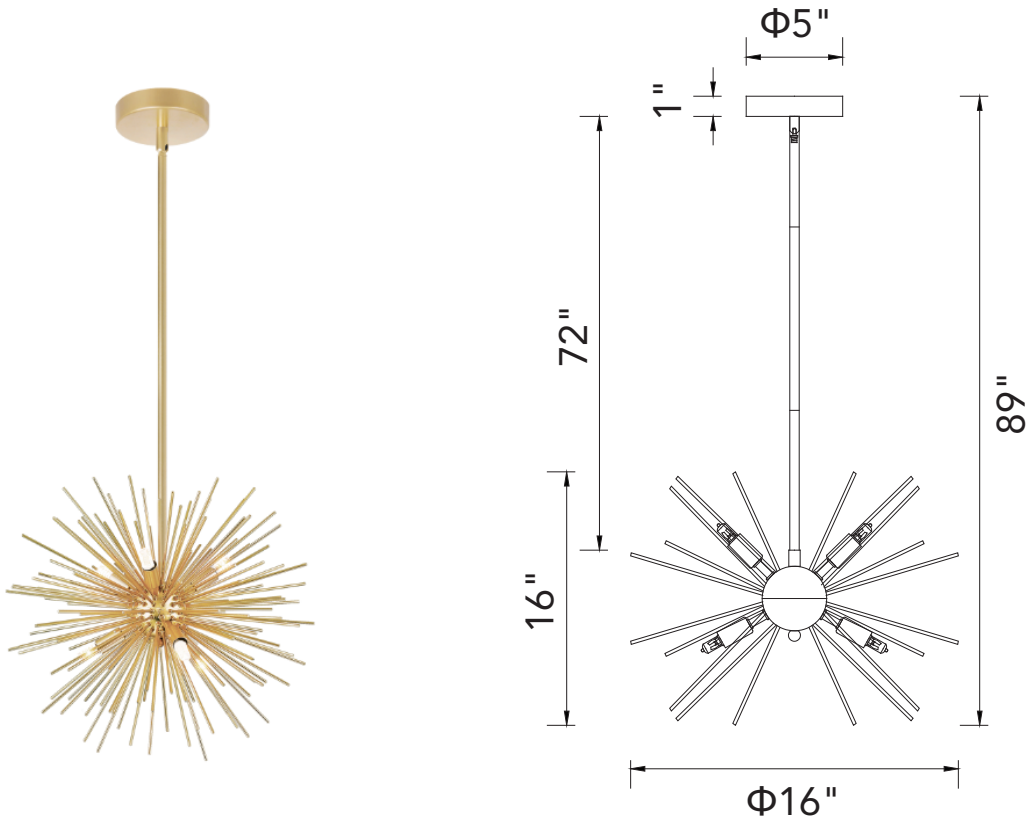

PROJECT: _____

FIXTURE TYPE: _____

LOCATION: _____

CONTACT/PHONE: _____

Item	1034P16-6-620	Shade Color	-----	Lumens	-----
Collection	SAVANNAH	Min Assembled Height	29"	Light Source	G9
Category	Chandelier	Max Assembled Height	89"	Bulb Info.	6×40W
Finish	Gold Leaf	Width	16"	Included	-----
Glass	-----	Length	-----	Dimmable	Yes
Crystal	-----	Extension Wall Mounts	-----	Colour Temp	-----
Acrylic	-----	Input	120V AC,60HZ,AC	Weight	4.84 Lbs