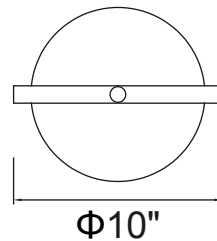

PROJECT: _____

FIXTURE TYPE: _____

LOCATION: _____

CONTACT/PHONE: _____

Item	1153P10-1-169
Collection	DA VINCI
Category	Mini Pendant
Finish	Medallion Gold
Glass	Frosted
Crystal	-----
Acrylic	-----

Shade Color	-----
Min Assembled Height	11"
Max Assembled Height	83"
Width	10"
Length	-----
Extension Wall Mounts	-----
Input	120V AC,60HZ,AC

Lumens	-----
Light Source	G9
Bulb Info.	1x7W
Included	-----
Dimmable	Yes
Colour Temp	-----
Weight	4.5 Lbs