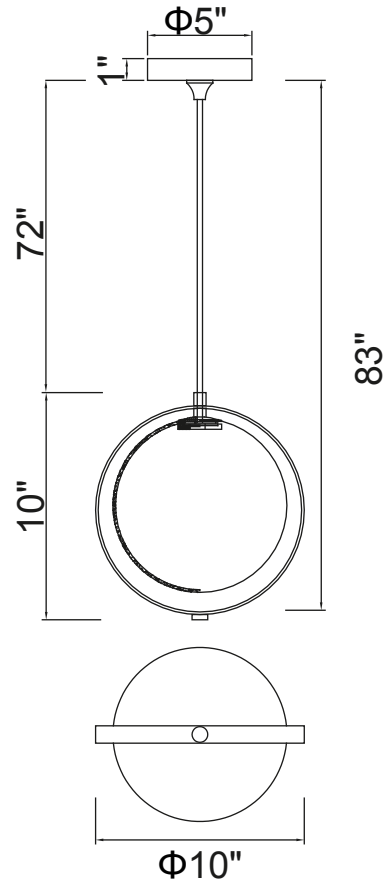

PROJECT: _____

FIXTURE TYPE: _____

LOCATION: _____

CONTACT/PHONE: _____

Item	1153P10-1-169
Collection	DA VINCI
Category	Mini Pendant
Finish	Medallion Gold
Glass	Frosted
Crystal	-----
Acrylic	-----

Shade Color	-----
Min Assembled Height	11"
Max Assembled Height	83"
Width	10"
Length	-----
Extension Wall Mounts	-----
Input	120V AC,60HZ,AC

Lumens	-----
Light Source	G9
Bulb Info.	1x7W
Included	-----
Dimmable	Yes
Colour Temp	-----
Weight	4.5 Lbs