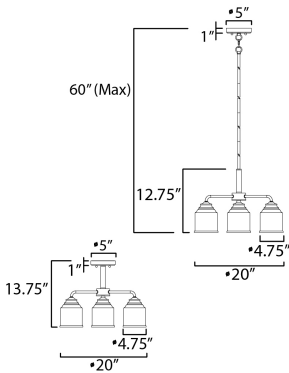

PRODUCT DESCRIPTION

A modest frame of steel tubing gently bends to support a cluster of Clear Seedy bell-shaped glass. Similarly the bobeches and other metal accents echo that traditional bell shape creating an instant classic. An easy choice with transitional appeal, choose from a variety of complimentary finishes including matte Black, Heritage Brass or Satin Nickel.

MEASUREMENTS

- DIMENSION : 20" L x 20" W x 13.75" H
- MAX OAH : 60" OAH
- CANOPY : 5" W x 1" H x 5" L
- HANGING WEIGHT : 5.29 lb

LAMPING

- INPUT VOLTAGE : 120V
- BULB : 3 x 60W Incandescent E26 Medium , 180W Total
- BULB INCLUDED : (Not Included)