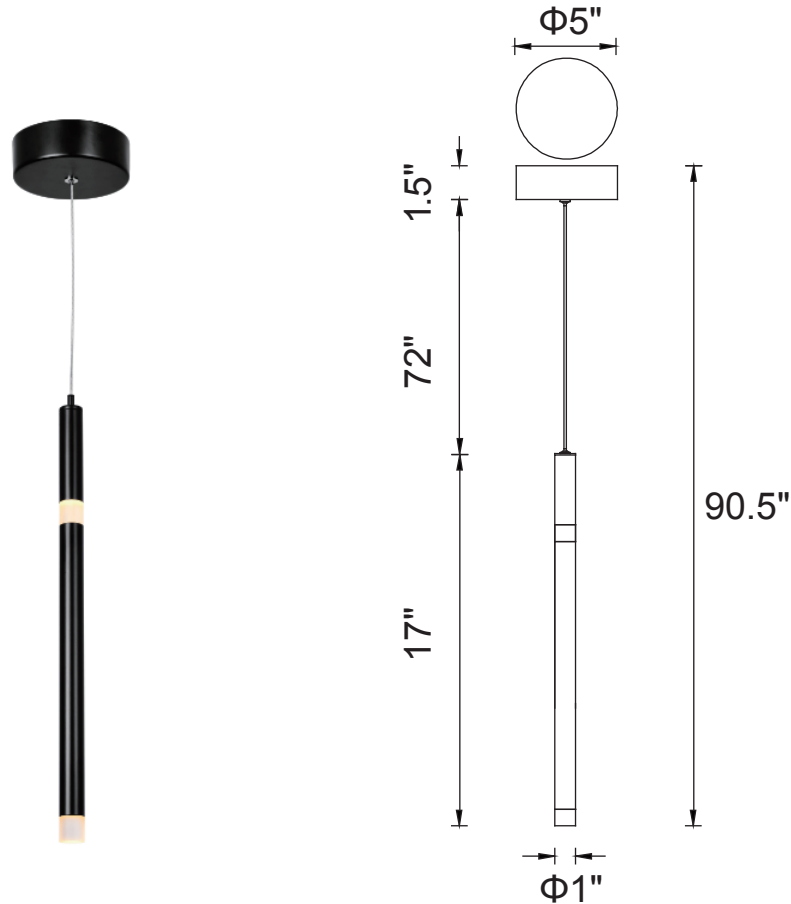

PROJECT: _____

FIXTURE TYPE: _____

LOCATION: _____

CONTACT/PHONE: _____

Item	1262P5-1-101
Collection	FLUTE
Category	Mini Pendant
Finish	Black
Glass	-----
Crystal	-----
Acrylic	Frosted

Shade Color	-----
Min Assembled Height	19"
Max Assembled Height	90.5"
Width	1"
Length	1"
Extension Wall Mounts	-----
Input	120V AC,60HZ,AC

Lumens	286
Light Source	Integrated LED
Bulb Info.	5.5W
Included	Yes
Dimmable	Yes
Colour Temp	3000K
Weight	1.76 Lbs