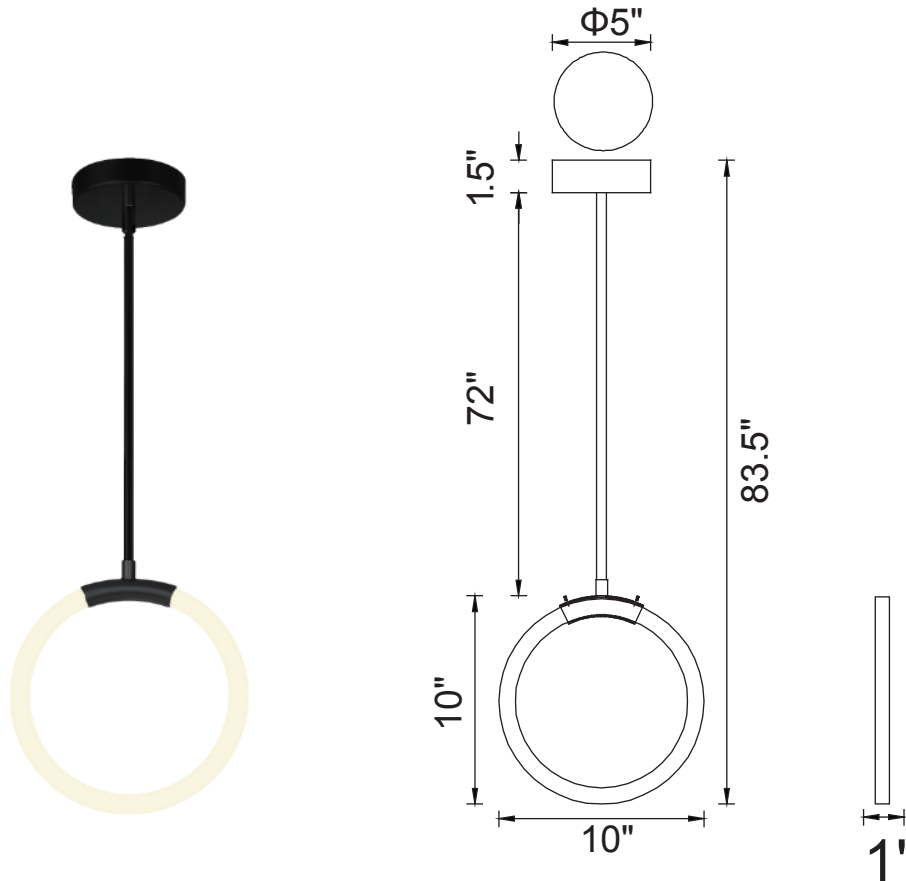

PROJECT: _____
 FIXTURE TYPE: _____
 LOCATION: _____
 CONTACT/PHONE: _____

Item	1273P10-1-101
Collection	HOOPS
Category	Mini Pendant
Finish	Black
Glass	-----
Crystal	-----
Acrylic	White

Shade Color	-----
Min Assembled Height	12"
Max Assembled Height	83.5"
Width	10"
Length	-----
Extension Wall Mounts	-----
Input	120V AC,60HZ,AC

Lumens	624
Light Source	Integrated LED
Bulb Info.	12W
Included	Yes
Dimmable	Yes
Colour Temp	3000K
Weight	3.6 Lbs

CWI Lighting
 2775 Broadway
 Buffalo, NY 14227
 USA

CWI Lighting
 140 Steelcase Rd. W.
 Markham ON. L3R 3J9
 Canada