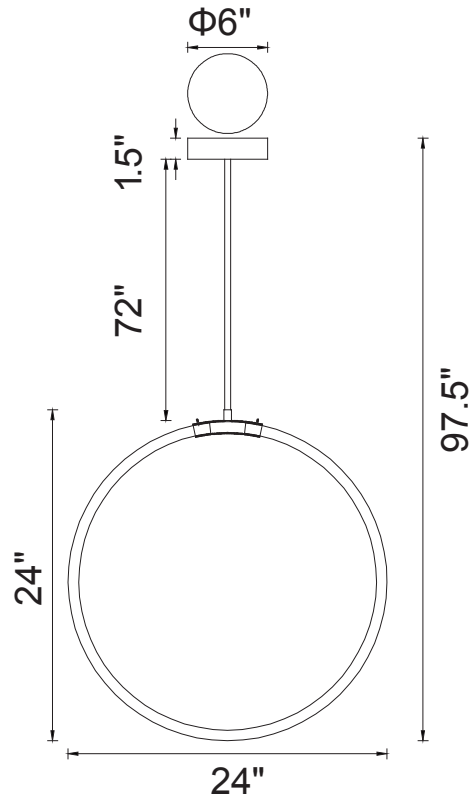

PROJECT: \_\_\_\_\_  
 FIXTURE TYPE: \_\_\_\_\_  
 LOCATION: \_\_\_\_\_  
 CONTACT/PHONE: \_\_\_\_\_

Item	1273P24-1-101
Collection	HOOPS
Category	Chandelier
Finish	Black
Glass	-----
Crystal	-----
Acrylic	White

Shade Color	-----
Min Assembled Height	26"
Max Assembled Height	97.5"
Width	24"
Length	-----
Extension Wall Mounts	-----
Input	120V AC,60HZ,AC

Lumens	1144
Light Source	Integrated LED
Bulb Info.	22W
Included	Yes
Dimmable	Yes
Colour Temp	3000K
Weight	9.0 Lbs