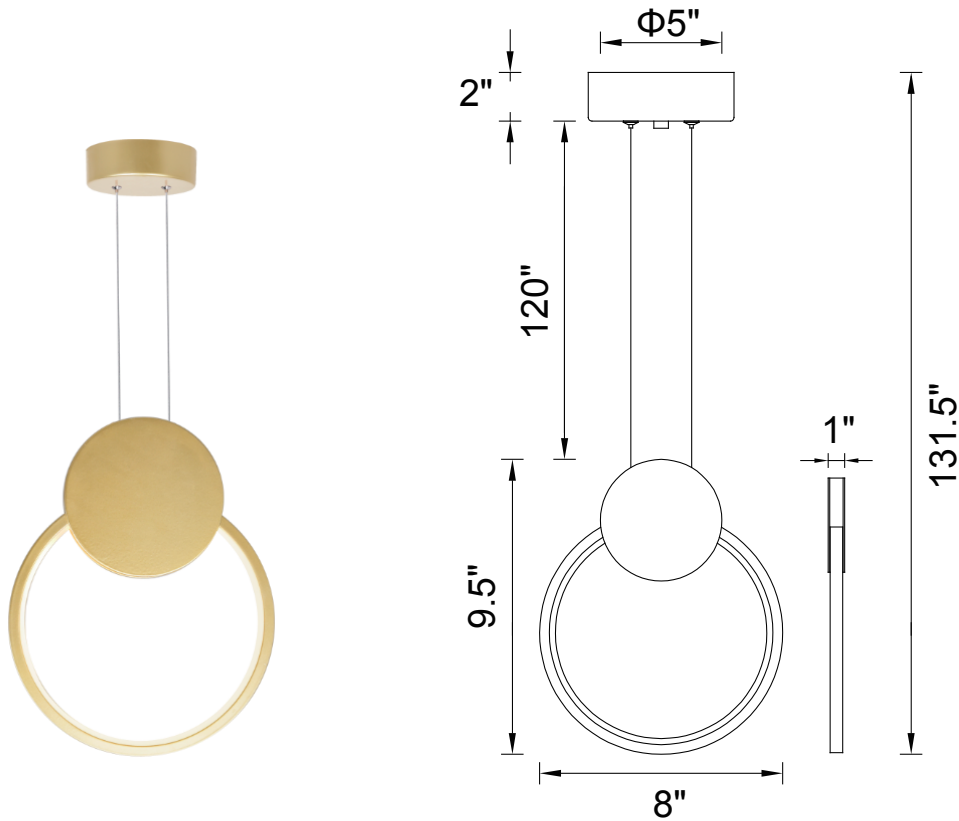

PROJECT: _____
 FIXTURE TYPE: _____
 LOCATION: _____
 CONTACT/PHONE: _____

Item	1297P8-1-602
Collection	PULLEY
Category	Mini Pendant
Finish	Satin Gold
Glass	-----
Crystal	-----
Acrylic	-----

Shade Color	-----
Min Assembled Height	11.5"
Max Assembled Height	131.5"
Width	8"
Length	-----
Extension Wall Mounts	-----
Input	120V AC,60HZ,AC

Lumens	312
Light Source	Integrated LED
Bulb Info.	6W
Included	Yes
Dimmable	Yes
Colour Temp	3000K
Weight	1.10 Lbs

CWI Lighting
 2775 Broadway
 Buffalo, NY 14227
 USA

CWI Lighting
 140 Steelcase Rd. W.
 Markham ON. L3R 3J9
 Canada