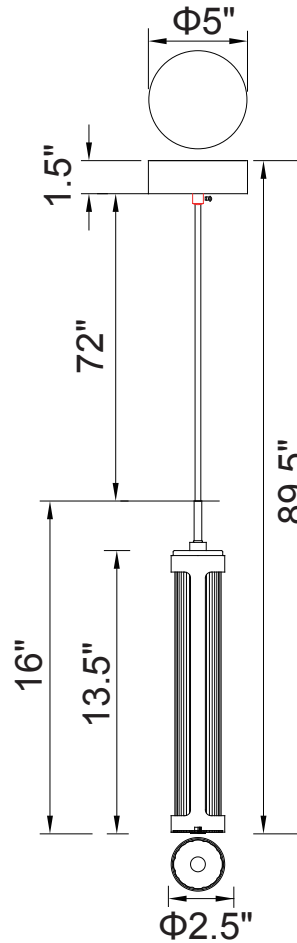

PROJECT: _____
 FIXTURE TYPE: _____
 LOCATION: _____
 CONTACT/PHONE: _____

Item	1343P3-602-C
Collection	NEVA
Category	Mini Pendant
Finish	Satin Gold
Glass	Clear
Crystal	-----
Acrylic	-----

Shade Color	-----
Min Assembled Height	18"
Max Assembled Height	89.5"
Width	2.5"
Length	2.5"
Extension Wall Mounts	-----
Input	120V AC,60HZ,AC

Lumens	416
Light Source	Integrated LED
Bulb Info.	8W
Included	Yes
Dimmable	Yes
Colour Temp	3000K
Weight	4.5 Lbs

CWI Lighting
 2775 Broadway
 Buffalo, NY 14227
 USA

CWI Lighting
 140 Steelcase Rd. W.
 Markham ON. L3R 3J9
 Canada