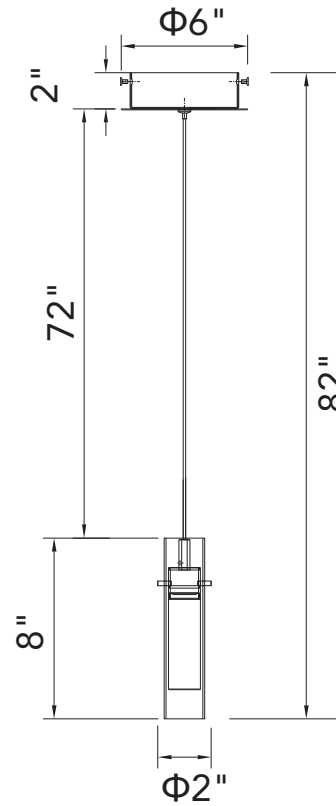

PROJECT: _____

FIXTURE TYPE: _____

LOCATION: _____

CONTACT/PHONE: _____

Item	1606P5-1-602
Collection	OLINDA
Category	Mini Pendant
Finish	Satin Gold
Glass	Clear
Crystal	-----
Acrylic	Frosted

Shade Color	-----
Min Assembled Height	10.5"
Max Assembled Height	82"
Width	2"
Length	2"
Extension Wall Mounts	-----
Input	120V AC,60HZ,AC

Lumens	104
Light Source	Integrated LED
Bulb Info.	2W
Included	Yes
Dimmable	Yes
Colour Temp	3000
Weight	0.66 Lbs