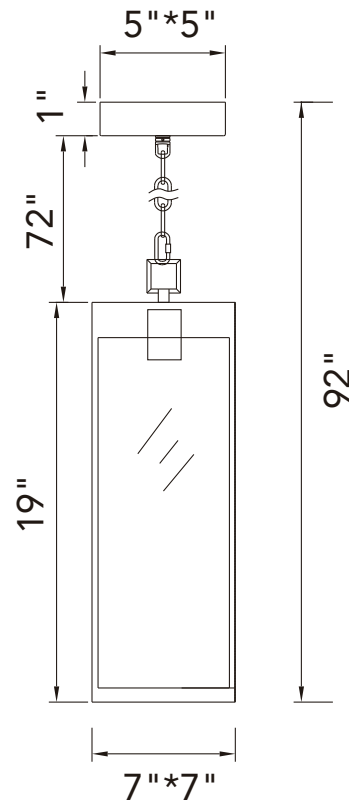

PROJECT: _____
 FIXTURE TYPE: _____
 LOCATION: _____
 CONTACT/PHONE: _____

Item	1695P7-1-101
Collection	WINDSOR
Category	Outdoor Pendant
Finish	Black
Glass	Clear
Crystal	-----
Acrylic	-----

Shade Color	-----
Min Assembled Height	20"
Max Assembled Height	92"
Width	7"
Length	7"
Extension Wall Mounts	-----
Input	120V AC,60HZ,AC

Lumens	-----
Light Source	E26
Bulb Info.	1x60W
Included	-----
Dimmable	Yes
Colour Temp	-----
Weight	8.8 Lbs

CWI Lighting
 2775 Broadway
 Buffalo, NY 14227
 USA

CWI Lighting
 140 Steelcase Rd. W.
 Markham ON. L3R 3J9
 Canada