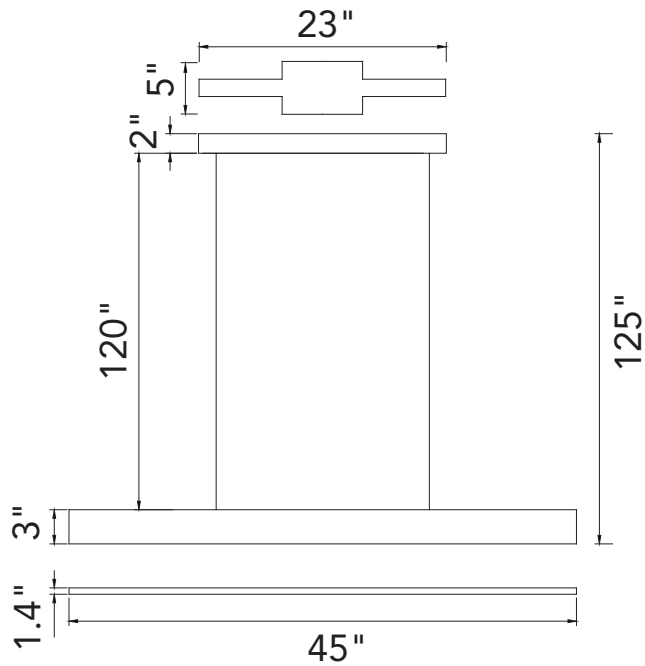

PROJECT: \_\_\_\_\_  
 FIXTURE TYPE: \_\_\_\_\_  
 LOCATION: \_\_\_\_\_  
 CONTACT/PHONE: \_\_\_\_\_

Item	1701P45-B-101
Collection	PIENZA
Category	Chandelier
Finish	Black
Glass	-----
Crystal	-----
Acrylic	Frosted

Shade Color	-----
Min Assembled Height	5"
Max Assembled Height	125"
Width	45"
Length	1.4"
Extension Wall Mounts	-----
Input	120V AC,60HZ,AC

Lumens	1560
Light Source	Integrated LED
Bulb Info.	30W
Included	Yes
Dimmable	Yes
Colour Temp	3000
Weight	6.6 Lbs