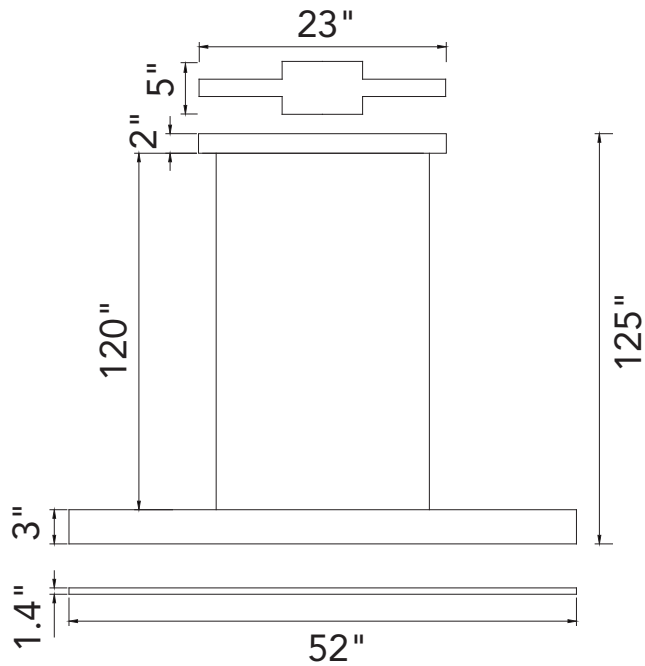

PROJECT: _____
 FIXTURE TYPE: _____
 LOCATION: _____
 CONTACT/PHONE: _____

Item	1701P52-A-101
Collection	PIENZA
Category	Chandelier
Finish	Black
Glass	-----
Crystal	-----
Acrylic	-----

Shade Color	-----
Min Assembled Height	5"
Max Assembled Height	125"
Width	52"
Length	1.4"
Extension Wall Mounts	-----
Input	120V AC,60HZ,AC

Lumens	1560
Light Source	Integrated LED
Bulb Info.	30W
Included	Yes
Dimmable	Yes
Colour Temp	3000
Weight	6.6 Lbs

CWI Lighting
 2775 Broadway
 Buffalo, NY 14227
 USA

CWI Lighting
 140 Steelcase Rd. W.
 Markham ON. L3R 3J9
 Canada