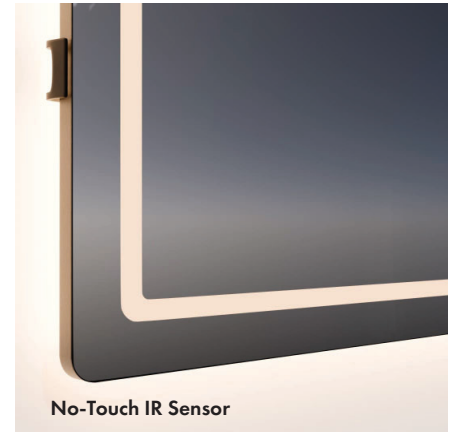

Ambient backlight on

Ambient Backlight Off

No-Touch IR Sensor

PRODUCT DESCRIPTION

Designed in Italy, the Compact Lighted mirror boasts a sleek and slim matte black aluminum frame with elegantly rounded corners. The Compact's exclusive GHOST Lighting technology conceals the light source when switched off, maximizing the reflective space on the mirror. Experience the subtle allure of ambient backlighting surrounding the mirror, casting a soft, inviting glow that enhances your space's ambiance. Say goodbye to foggy mirrors with the defogger, ensuring your reflection stays pristine even in steamy environments. Customize your illumination with CCT selectability and achieve the perfect lighting level with dimmability, giving you total control over your environment. Operate the Compact Lighted Mirror easily using the hands-free infrared (IR) sensor. Adjust settings, turn the mirror on or off, and perfect your bathroom routine without touching a button. The Compact Lighted Mirror isn't just a mirror; it's a masterpiece of design and technology. Elevate your self-care rituals, bask in the beauty of your reflection, and redefine your space with the Compact Lighted Mirror.

FEATURES

- 360 degree direct and ambient wall lighting
- Infrared (No-touch) On/Off switch
- CRI 85+ CCT: Tunable (3000K or 4000K or 6000K)
LED rated life: 50000 hours.
- Dimmable.
- 5MM (13/64") Thick glass with safety film backing
- Integrated defogger
- Easy Installation
- Designed in Italy

SAFETY RATINGS & WARRANTY

- IP44 ETL DAMP listed, Conforms to UL STD 962, Certified CAN/CSA
- 7 Year Warranty
- See installations instructions for proper installation requirements

GHOST TECHNOLOGY

- **GHOST** Lighting technology conceals the light source when switched off, maximizing the reflective space on the mirror.