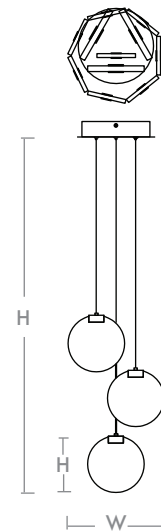

AXIOM Pendant
3-6050-XX

oxygen

FIXTURE TYPE _____

LOCATION _____

PROJECT _____

DATE _____

-40 AGB

-15 Black

LIGHT SOURCE	(3x) 3.3W LED Array, 3000K, CRI 90
LUMINAIRE POWER	10.65W
RATED LIFE	50000 hr RL
COLOR TEMPERATURES	Field Selectable 3000K/3500K/4000K Note: Oxygen Standard setting is 3000K
LUMEN OUTPUT	808.1 (LM-79)
INPUT VOLTAGE	120-277V
DRIVER OUTPUT	TBD
DIMMING	10-100%
CONSTRUCTION	Steel/Acrylic
DIFFUSER	Clear Sculptured Ice Acrylic
FINISHES	15 Black/ 40 Aged Brass
MOUNTING	Unit Mounts to a 4" Octagonal J box
STANDARDS	UL Dry/Damp listed, Conforms to UL STD 1598, Certified CAN/CSA STD C22.2 NO. 250.0

DIMENSIONS

W: 10"
H: 6.25"
OAH: Adjustable

Order example for standard fixture:
3-6050-XX (x-xxx: LED Sequence # / -xx: Finish)