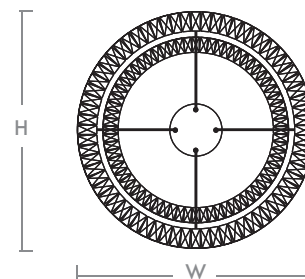

ÉLAN Pendant

3-876-XX

oxygen

FIXTURE TYPE _____

LOCATION _____

PROJECT _____

DATE _____

-15 Black

-40 AGB

LIGHT SOURCE	(25+) 3W LED Array, 3000K, CRI 90
LUMINAIRE POWER	554.55W
RATED LIFE	50000 hr RL
COLOR TEMPERATURES	Field Selectable 3000K/3500K/4000K CCT LED Note: Oxygen Standard setting is 3000K
LUMEN OUTPUT	3505 Lm (LM-79)
INPUT VOLTAGE	120-277V
DRIVER OUTPUT	TBD
DIMMING	10-100%
CONSTRUCTION	Cold rolled steel , Glass
DIFFUSER	Cut Glass Diffuser
FINISHES	15 Black/ 40 Aged Brass
MOUNTING	Unit Mounts to a 4" Octagonal J box
STANDARDS	UL Dry/Damp listed, Conforms to UL STD 1598, Certified CAN/CSA STD C22.2 NO. 250.0

DIMENSIONS

W: 32"
H: 3"

Order example for standard fixture:
3-876-XX (x-xxx: LED Sequence # / -xx: Finish)