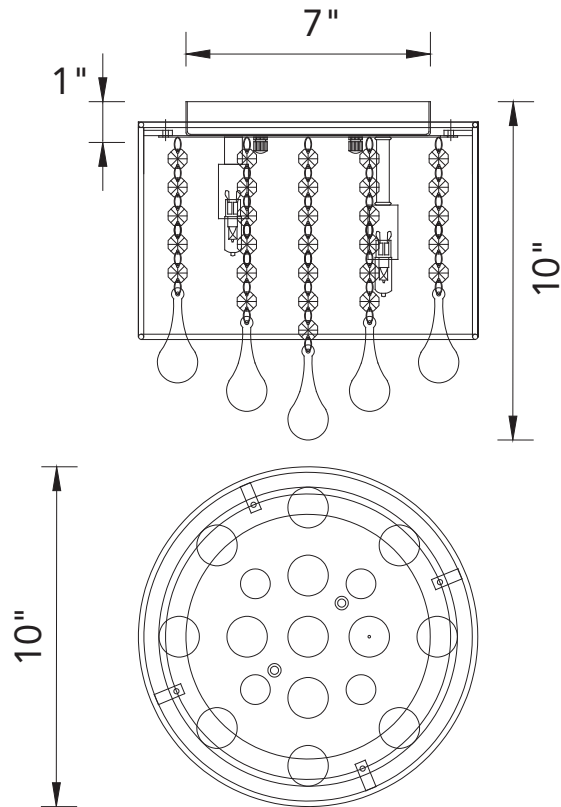

PROJECT: _____
 FIXTURE TYPE: _____
 LOCATION: _____
 CONTACT/PHONE: _____

Item	5006C10C-R (W)
Collection	WATER DROP
Category	Flush Mount
Finish	Chrome
Glass	-----
Crystal	Clear
Acrylic	-----

Shade Color	White
Min Assembled Height	10"
Max Assembled Height	10"
Width	10"
Length	-----
Extension Wall Mounts	-----
Input	120V AC,60HZ,AC

Lumens	-----
Light Source	G9
Bulb Info.	4 x 40W
Included	-----
Dimmable	Yes
Colour Temp	-----
Weight	4.4 Lbs

CWI Lighting
 2775 Broadway
 Buffalo, NY 14227
 USA

CWI Lighting
 140 Steelcase Rd. W.
 Markham ON. L3R 3J9
 Canada