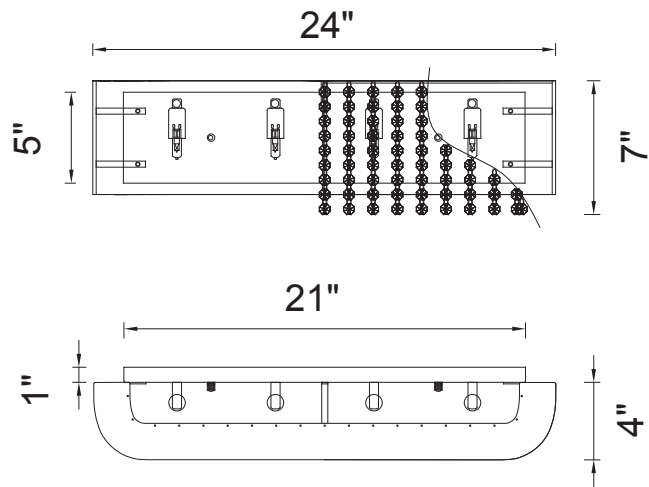

PROJECT: _____
 FIXTURE TYPE: _____
 LOCATION: _____
 CONTACT/PHONE: _____

Item	5008W26ST-O	Shade Color	Chrome	Lumens	-----
Collection	ETERNITY	Min Assembled Height	7"	Light Source	G9
Category	Vanity Light	Max Assembled Height	7"	Bulb Info.	4x40W
Finish	Stainless Steel	Width	24"	Included	-----
Glass	-----	Length	-----	Dimmable	Yes
Crystal	Clear	Extension Wall Mounts	4"	Colour Temp	-----
Acrylic	-----	Input	120V AC,60HZ,AC	Weight	4.4 Lbs