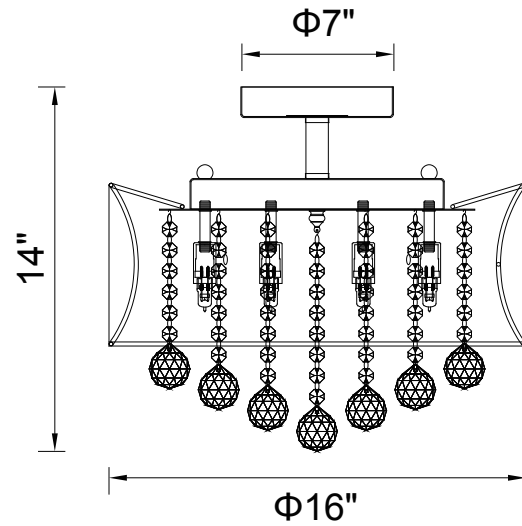

PROJECT: _____

FIXTURE TYPE: _____

LOCATION: _____

CONTACT/PHONE: _____

Item	5062C16C (Chp + G)
Collection	Radiant
Category	Flush Mount
Finish	Chrome
Glass	-----
Crystal	Champagne
Acrylic	-----

Shade Color	Transparent Gold
Min Assembled Height	14"
Max Assembled Height	14"
Width	16"
Length	-----
Extension Wall Mounts	-----
Input	120V AC,60HZ,AC

Lumens	-----
Light Source	G9
Bulb Info.	6x40W
Included	-----
Dimmable	Yes
Colour Temp	-----
Weight	5.73 Lbs