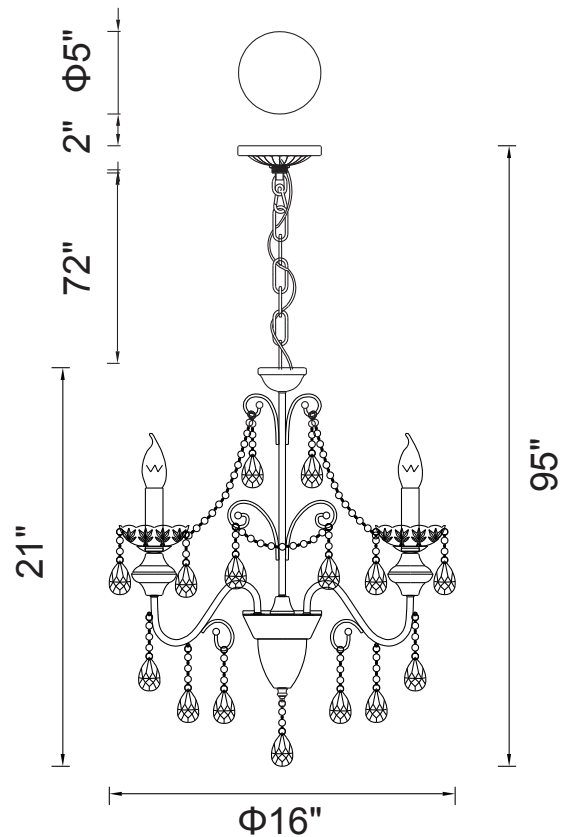

PROJECT: _____

FIXTURE TYPE: _____

LOCATION: _____

CONTACT/PHONE: _____

Item	5095P16B-3
Collection	KEEN
Category	Chandelier
Finish	Black
Glass	-----
Crystal	Black
Acrylic	-----

Shade Color	-----
Min Assembled Height	23"
Max Assembled Height	95"
Width	16"
Length	-----
Extension Wall Mounts	-----
Input	120V AC,60HZ,AC

Lumens	-----
Light Source	E12
Bulb Info.	3x60W
Included	-----
Dimmable	Yes
Colour Temp	-----
Weight	7.7 Lbs