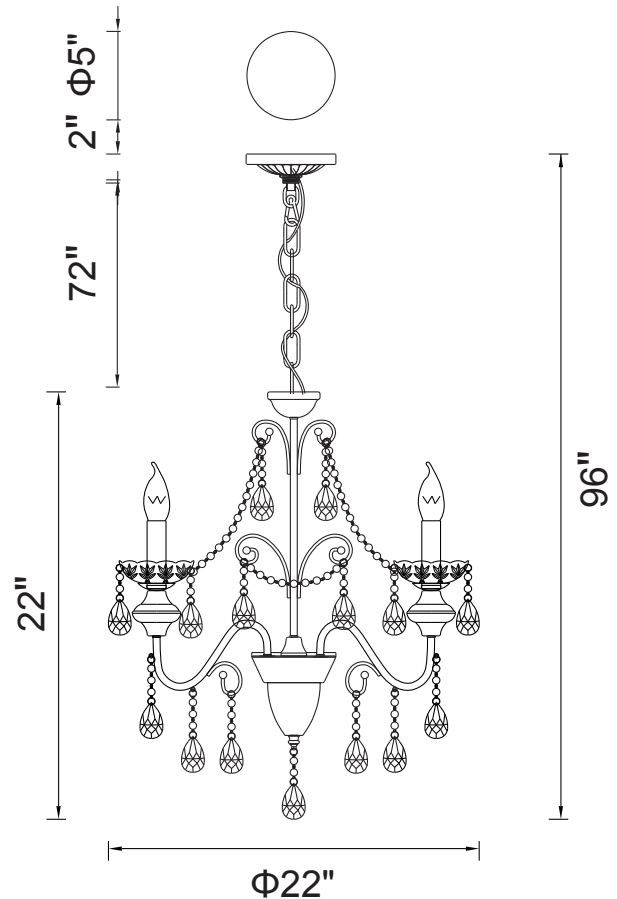

PROJECT: _____

FIXTURE TYPE: _____

LOCATION: _____

CONTACT/PHONE: _____

Item	5095P22B-6
Collection	KEEN
Category	Chandelier
Finish	Black
Glass	-----
Crystal	Black
Acrylic	-----

Shade Color	-----
Min Assembled Height	24"
Max Assembled Height	96"
Width	22"
Length	-----
Extension Wall Mounts	-----
Input	120V AC,60HZ,AC

Lumens	-----
Light Source	E12
Bulb Info.	6x60W
Included	-----
Dimmable	Yes
Colour Temp	-----
Weight	12.13 Lbs