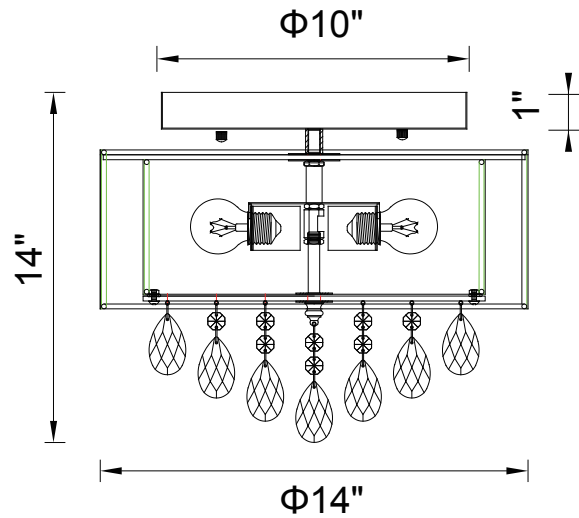

PROJECT: _____
 FIXTURE TYPE: _____
 LOCATION: _____
 CONTACT/PHONE: _____

Item	5443C14C (Black)	Shade Color	Black	Lumens	-----
Collection	DASH	Min Assembled Height	14"	Light Source	E26
Category	Flush Mount	Max Assembled Height	14"	Bulb Info.	3 x 60W
Finish	Chrome	Width	14"	Included	-----
Glass	-----	Length	-----	Dimmable	Yes
Crystal	Clear	Extension Wall Mounts	-----	Colour Temp	-----
Acrylic	-----	Input	120V AC,60HZ,AC	Weight	8.1 Lbs