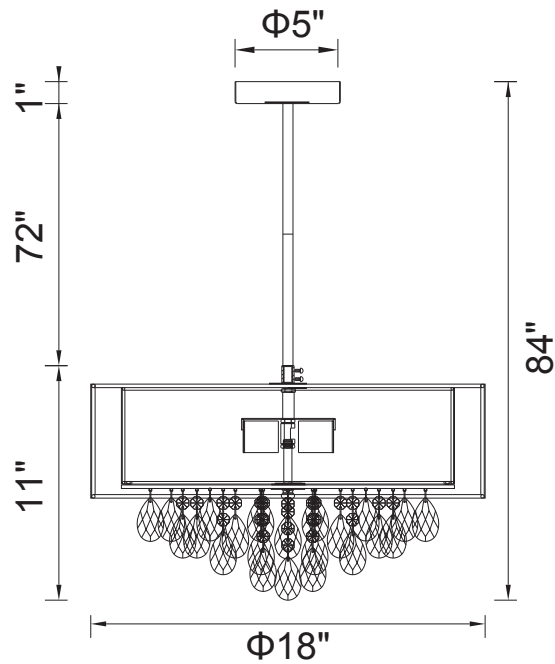

PROJECT: \_\_\_\_\_  
 FIXTURE TYPE: \_\_\_\_\_  
 LOCATION: \_\_\_\_\_  
 CONTACT/PHONE: \_\_\_\_\_

Item	5443P18C (Off White)
Collection	DASH
Category	Chandelier
Finish	Chrome
Glass	-----
Crystal	Clear
Acrylic	-----

Shade Color	Off White
Min Assembled Height	13"
Max Assembled Height	84"
Width	18"
Length	-----
Extension Wall Mounts	-----
Input	120V AC,60HZ,AC

Lumens	-----
Light Source	E26
Bulb Info.	4x60W
Included	-----
Dimmable	Yes
Colour Temp	-----
Weight	9.9 Lbs