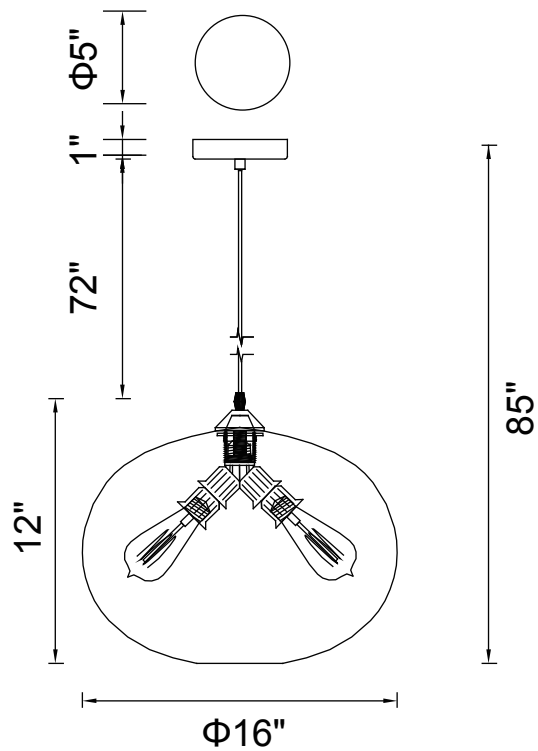

PROJECT: _____
 FIXTURE TYPE: _____
 LOCATION: _____
 CONTACT/PHONE: _____

Item	5553P16 -Blue
Collection	Glass
Category	Mini Pendant
Finish	Black
Glass	Blue
Crystal	-----
Acrylic	-----

Shade Color	Blue
Min Assembled Height	14"
Max Assembled Height	85"
Width	16"
Length	-----
Extension Wall Mounts	-----
Input	120V AC,60HZ,AC

Lumens	-----
Light Source	E26
Bulb Info.	4x60W
Included	-----
Dimmable	Yes
Colour Temp	-----
Weight	6.61 Lbs

CWI Lighting
 2775 Broadway
 Buffalo, NY 14227
 USA

CWI Lighting
 140 Steelcase Rd. W.
 Markham ON. L3R 3J9
 Canada