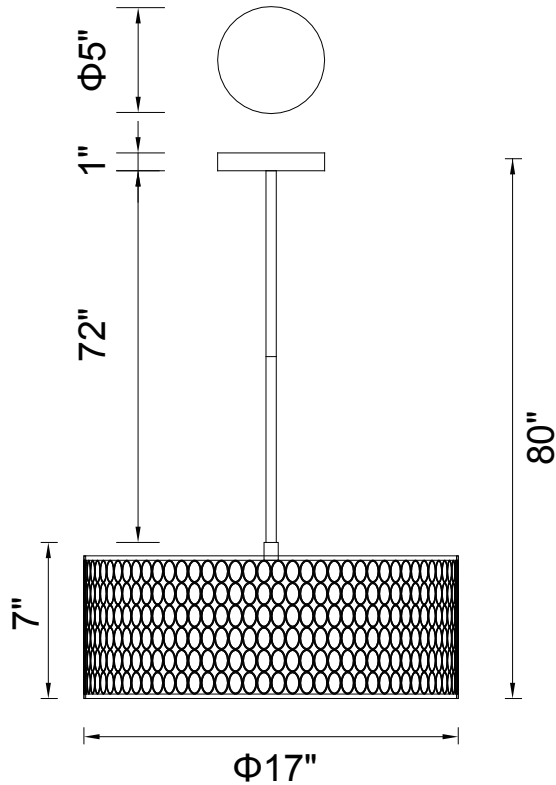

PROJECT: \_\_\_\_\_

FIXTURE TYPE: \_\_\_\_\_

LOCATION: \_\_\_\_\_

CONTACT/PHONE: \_\_\_\_\_

Item	5555P17SN
Collection	MIKAYLA
Category	Chandelier
Finish	Satin Nickel
Glass	Nickel
Crystal	-----
Acrylic	-----

Shade Color	Off White
Min Assembled Height	9"
Max Assembled Height	80"
Width	17"
Length	-----
Extension Wall Mounts	-----
Input	120V AC,60HZ,AC

Lumens	-----
Light Source	E26
Bulb Info.	3x60W
Included	-----
Dimmable	Yes
Colour Temp	-----
Weight	6.82 Lbs