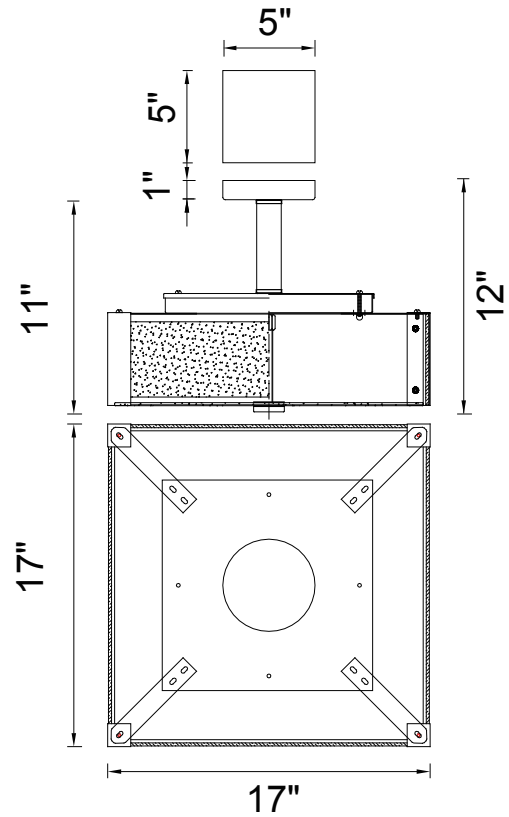

PROJECT: \_\_\_\_\_  
 FIXTURE TYPE: \_\_\_\_\_  
 LOCATION: \_\_\_\_\_  
 CONTACT/PHONE: \_\_\_\_\_

Item	5571P17C-S	Shade Color	White	Lumens	-----
Collection	LUCIE	Min Assembled Height	12"	Light Source	E26
Category	Chandelier	Max Assembled Height	12"	Bulb Info.	4x60W
Finish	Chrome	Width	17"	Included	-----
Glass	-----	Length	17"	Dimmable	Yes
Crystal	-----	Extension Wall Mounts	-----	Colour Temp	-----
Acrylic	-----	Input	120V AC,60HZ,AC	Weight	15.43 Lbs