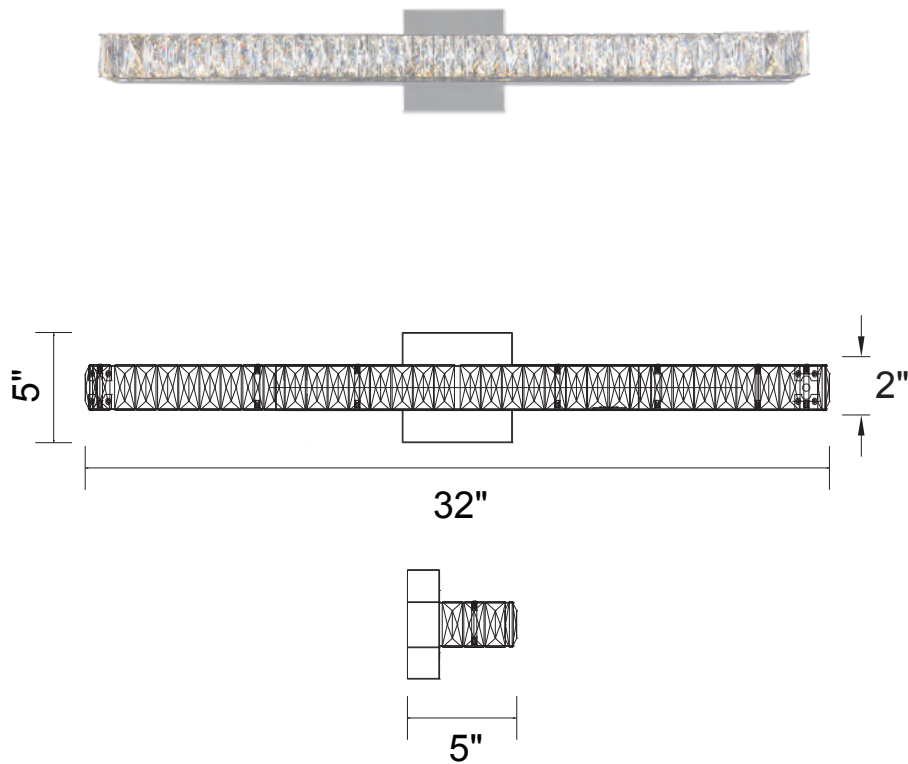

PROJECT: \_\_\_\_\_  
 FIXTURE TYPE: \_\_\_\_\_  
 LOCATION: \_\_\_\_\_  
 CONTACT/PHONE: \_\_\_\_\_

Item	5624W32ST
Collection	MILAN
Category	Vanity Light
Finish	Chrome
Glass	-----
Crystal	Clear
Acrylic	-----

Shade Color	-----
Min Assembled Height	2"
Max Assembled Height	2"
Width	32"
Length	-----
Extension Wall Mounts	5"
Input	120V AC,60HZ,AC

Lumens	520
Light Source	Integrated LED
Bulb Info.	10W
Included	Yes
Dimmable	Yes
Colour Temp	4000K
Weight	5.95 Lbs