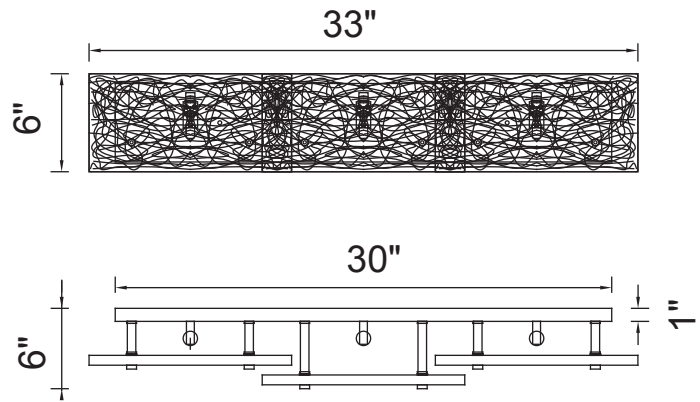

PROJECT: _____
 FIXTURE TYPE: _____
 LOCATION: _____
 CONTACT/PHONE: _____

Item	5640W33C
Collection	WILMA
Category	Vanity Light
Finish	Chrome
Glass	Clear & Smoke
Crystal	-----
Acrylic	-----

Shade Color	-----
Min Assembled Height	6"
Max Assembled Height	6"
Width	33"
Length	-----
Extension Wall Mounts	5"
Input	120V AC,60HZ,AC

Lumens	-----
Light Source	G9
Bulb Info.	3x40W
Included	-----
Dimmable	Yes
Colour Temp	-----
Weight	10.8 Lbs

CWI Lighting
 2775 Broadway
 Buffalo, NY 14227
 USA

CWI Lighting
 140 Steelcase Rd. W.
 Markham ON. L3R 3J9
 Canada