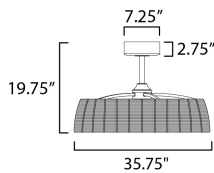

**MEASUREMENTS**

DIMENSION : 35.75" L x 35.75" W x 19.75" H  
 CANOPY : 7.25" W x 2.75" H x 7.25" L  
 HANGING WEIGHT : 24.2506 lb

**LAMPING**

INPUT VOLTAGE : 120V  
 LUMENS : 2,500 Rated  
 BULB : 1 x 35W LED PCB Intergrated , 35W Total  
 BULB INCLUDED : (Integrated)  
 DIMMABLE : Remote Control or Wifi  
 CRI : 90 CRI  
 COLOR\_TEMP : Tunable WhiteK  
 LIGHTING\_DIRECTION : Down