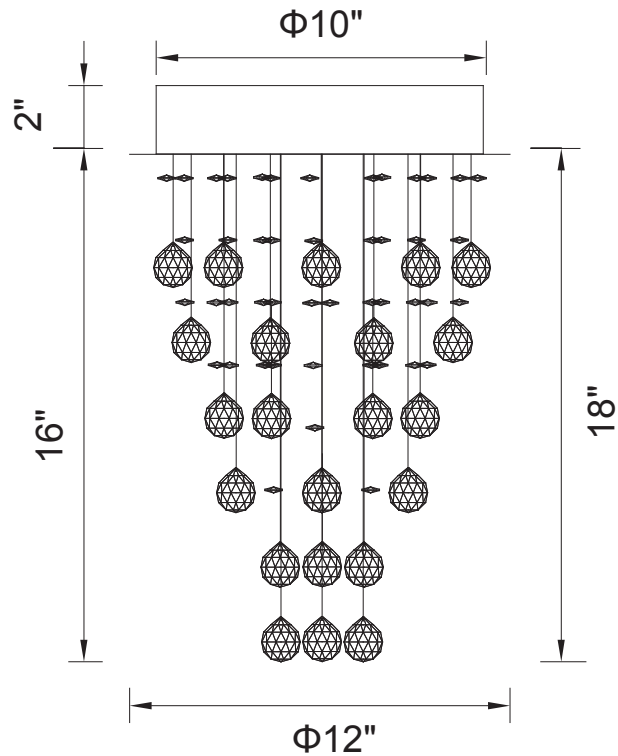

PROJECT: _____

FIXTURE TYPE: _____

LOCATION: _____

CONTACT/PHONE: _____

Item	6601C12C
Collection	RAIN DROP
Category	Flush Mount
Finish	Chrome
Glass	-----
Crystal	Clear
Acrylic	-----

Shade Color	-----
Min Assembled Height	18"
Max Assembled Height	18"
Width	12"
Length	-----
Extension Wall Mounts	-----
Input	120V AC,60HZ,AC

Lumens	-----
Light Source	GU10
Bulb Info.	3x35W
Included	-----
Dimmable	Yes
Colour Temp	-----
Weight	19.18 Lbs