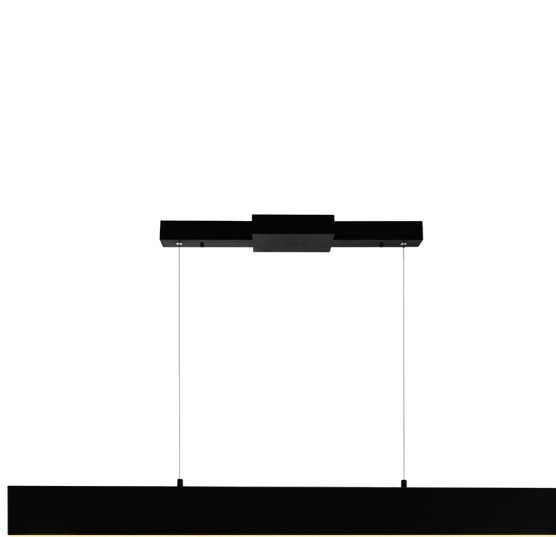

PROJECT: _____
 FIXTURE TYPE: _____
 LOCATION: _____
 CONTACT/PHONE: _____

Item	7145P36-1-253-RC
Collection	KRISTA
Category	Chandelier
Finish	Satin Black
Glass	-----
Crystal	-----
Acrylic	-----

Shade Color	-----
Min Assembled Height	5"
Max Assembled Height	125"
Width	36"
Length	0.6"
Extension Wall Mounts	-----
Input	120V AC,60HZ,AC

Lumens	1040
Light Source	Integrated LED
Bulb Info.	20W
Included	Yes
Dimmable	Yes
Colour Temp	3000K
Weight	3.97 Lbs

CWI Lighting
 2775 Broadway
 Buffalo, NY 14227
 USA

CWI Lighting
 140 Steelcase Rd. W.
 Markham ON. L3R 3J9
 Canada