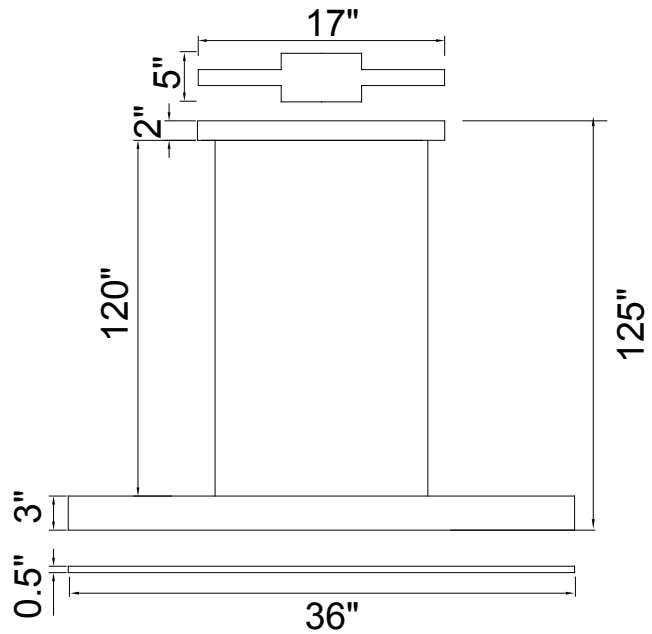

PROJECT: _____
 FIXTURE TYPE: _____
 LOCATION: _____
 CONTACT/PHONE: _____

Item	7145P36-1-253-RC
Collection	KRISTA
Category	Chandelier
Finish	Satin Black
Glass	-----
Crystal	-----
Acrylic	-----

Shade Color	-----
Min Assembled Height	5"
Max Assembled Height	125"
Width	36"
Length	0.6"
Extension Wall Mounts	-----
Input	120V AC,60HZ,AC

Lumens	1040
Light Source	Integrated LED
Bulb Info.	20W
Included	Yes
Dimmable	Yes
Colour Temp	3000K
Weight	3.97 Lbs

CWI Lighting
 2775 Broadway
 Buffalo, NY 14227
 USA

CWI Lighting
 140 Steelcase Rd. W.
 Markham ON. L3R 3J9
 Canada