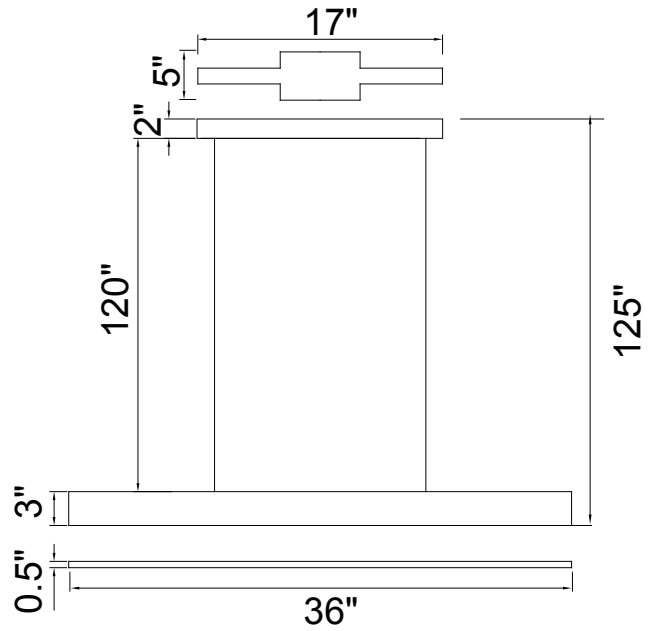

PROJECT: \_\_\_\_\_  
 FIXTURE TYPE: \_\_\_\_\_  
 LOCATION: \_\_\_\_\_  
 CONTACT/PHONE: \_\_\_\_\_

Item	7145P36-1-266-RC
Collection	KRISTA
Category	Chandelier
Finish	Satin White
Glass	-----
Crystal	-----
Acrylic	-----

Shade Color	-----
Min Assembled Height	5"
Max Assembled Height	125"
Width	36"
Length	0.6"
Extension Wall Mounts	-----
Input	120V AC,60HZ,AC

Lumens	1040
Light Source	Integrated LED
Bulb Info.	20W
Included	Yes
Dimmable	Yes
Colour Temp	3000K
Weight	3.97 Lbs