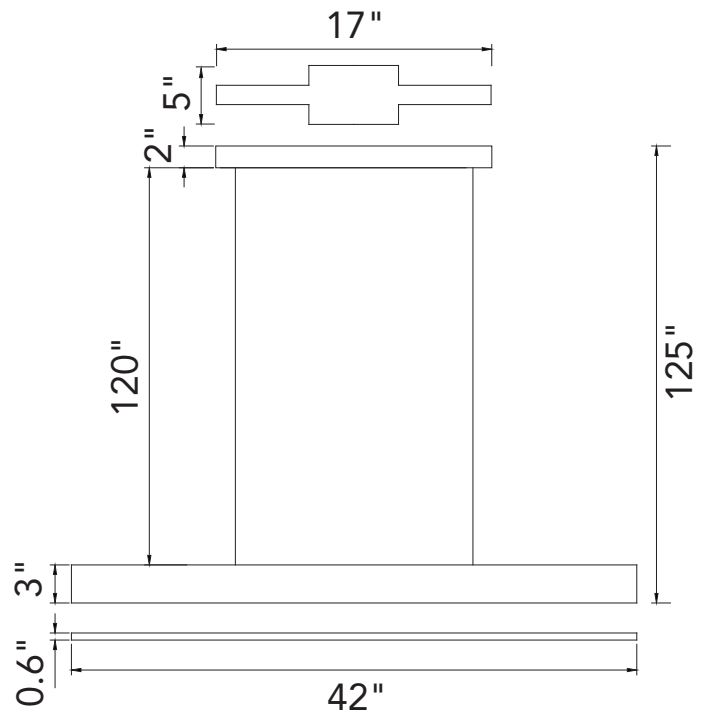

PROJECT: _____
 FIXTURE TYPE: _____
 LOCATION: _____
 CONTACT/PHONE: _____

Item	7145P42-B-101	Shade Color	-----	Lumens	1300
Collection	BELLAGIO	Min Assembled Height	5"	Light Source	Integrated LED
Category	Chandelier	Max Assembled Height	125"	Bulb Info.	25W
Finish	Black	Width	42"	Included	Yes
Glass	-----	Length	0.6"	Dimmable	Yes
Crystal	-----	Extension Wall Mounts	-----	Colour Temp	3000K
Acrylic	Frosted	Input	120V AC,60HZ,AC	Weight	4.4 Lbs