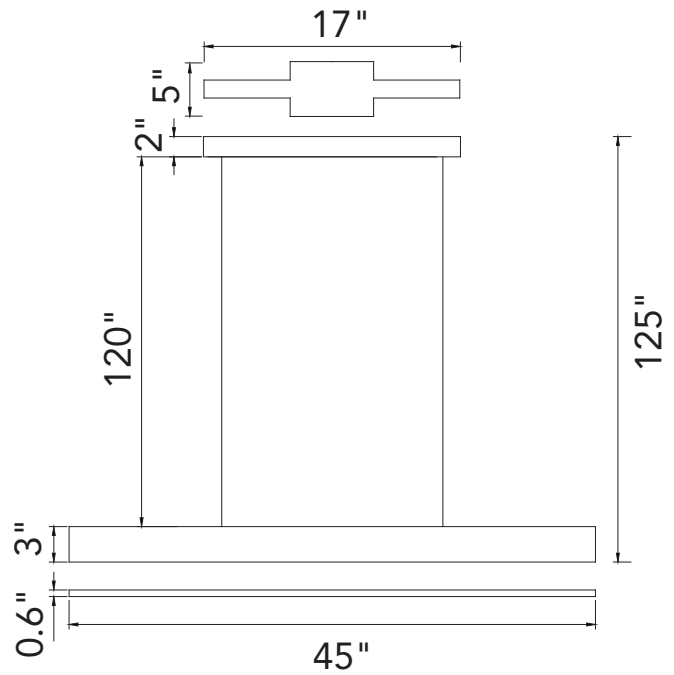

PROJECT: \_\_\_\_\_  
 FIXTURE TYPE: \_\_\_\_\_  
 LOCATION: \_\_\_\_\_  
 CONTACT/PHONE: \_\_\_\_\_

Item	7145P45-A-101
Collection	BELLAGIO
Category	Chandelier
Finish	Black
Glass	-----
Crystal	-----
Acrylic	-----

Shade Color	-----
Min Assembled Height	5"
Max Assembled Height	125"
Width	45"
Length	0.6"
Extension Wall Mounts	-----
Input	120V AC,60HZ,AC

Lumens	1300
Light Source	Integrated LED
Bulb Info.	25W
Included	Yes
Dimmable	Yes
Colour Temp	3000K
Weight	4.84 Lbs