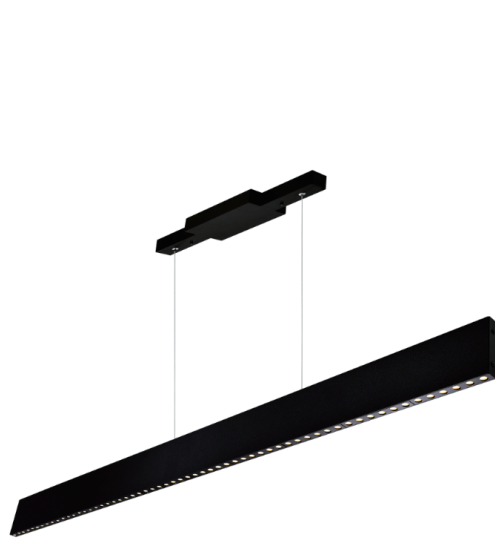

PROJECT: \_\_\_\_\_  
 FIXTURE TYPE: \_\_\_\_\_  
 LOCATION: \_\_\_\_\_  
 CONTACT/PHONE: \_\_\_\_\_

Item	7145P45-A-101
Collection	BELLAGIO
Category	Chandelier
Finish	Black
Glass	-----
Crystal	-----
Acrylic	-----

Shade Color	-----
Min Assembled Height	5"
Max Assembled Height	125"
Width	45"
Length	0.6"
Extension Wall Mounts	-----
Input	120V AC,60HZ,AC

Lumens	1300
Light Source	Integrated LED
Bulb Info.	25W
Included	Yes
Dimmable	Yes
Colour Temp	3000K
Weight	4.84 Lbs