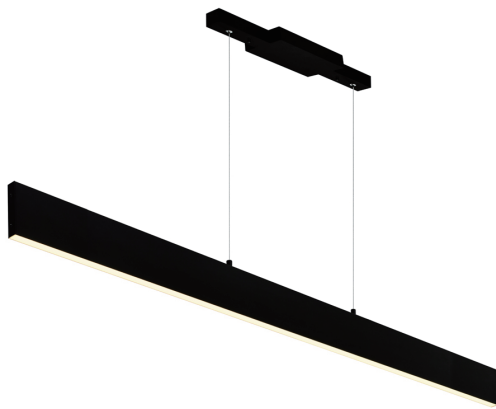

PROJECT: _____
 FIXTURE TYPE: _____
 LOCATION: _____
 CONTACT/PHONE: _____

Item	7145P47-1-253-RC
Collection	KRISTA
Category	Chandelier
Finish	Satin Black
Glass	-----
Crystal	-----
Acrylic	-----

Shade Color	-----
Min Assembled Height	5"
Max Assembled Height	125"
Width	47"
Length	0.6"
Extension Wall Mounts	-----
Input	120V AC,60HZ,AC

Lumens	1300
Light Source	Integrated LED
Bulb Info.	25W
Included	Yes
Dimmable	Yes
Colour Temp	3000K
Weight	4.18 Lbs

CWI Lighting
 2775 Broadway
 Buffalo, NY 14227
 USA

CWI Lighting
 140 Steelcase Rd. W.
 Markham ON. L3R 3J9
 Canada