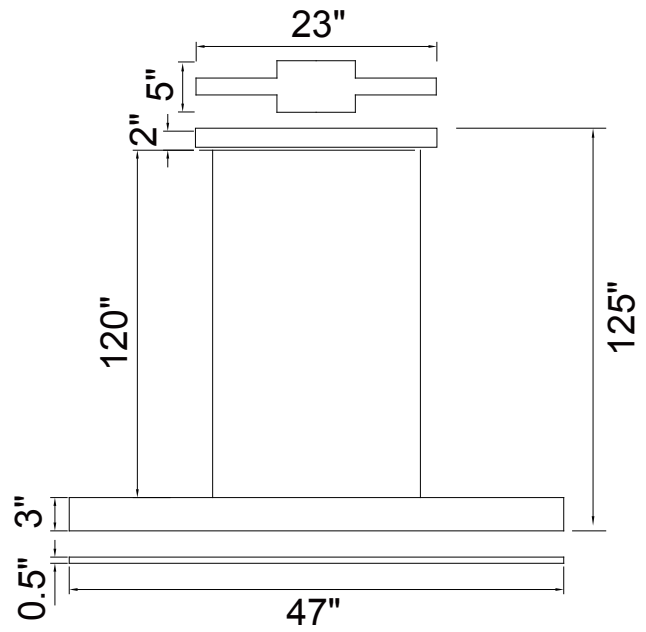

PROJECT: _____
 FIXTURE TYPE: _____
 LOCATION: _____
 CONTACT/PHONE: _____

Item	7145P47-1-253-RC
Collection	KRISTA
Category	Chandelier
Finish	Satin Black
Glass	-----
Crystal	-----
Acrylic	-----

Shade Color	-----
Min Assembled Height	5"
Max Assembled Height	125"
Width	47"
Length	0.6"
Extension Wall Mounts	-----
Input	120V AC,60HZ,AC

Lumens	1300
Light Source	Integrated LED
Bulb Info.	25W
Included	Yes
Dimmable	Yes
Colour Temp	3000K
Weight	4.18 Lbs

CWI Lighting
 2775 Broadway
 Buffalo, NY 14227
 USA

CWI Lighting
 140 Steelcase Rd. W.
 Markham ON. L3R 3J9
 Canada